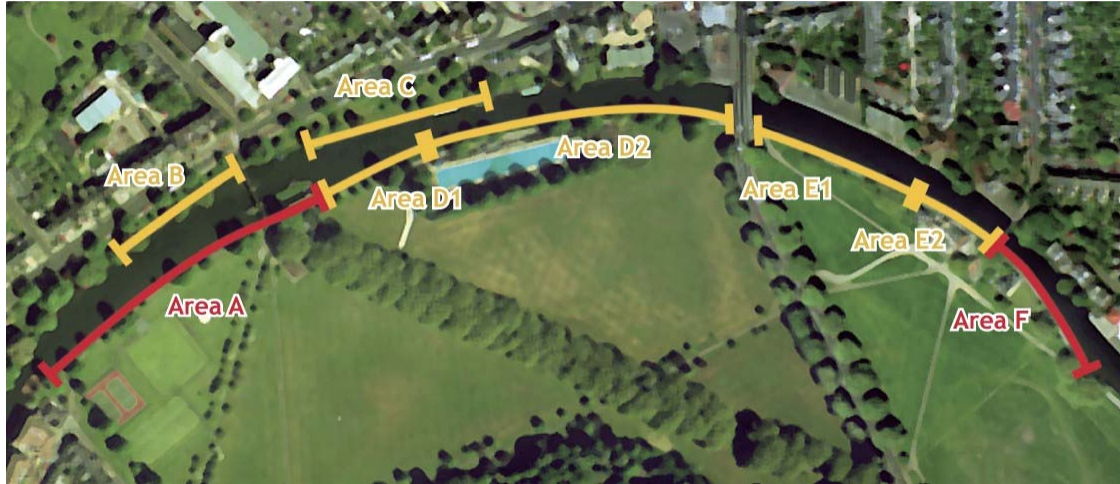

Mooring Licence Holders
Illustrative Permitted Moorings Map

Key

-  Mooring Areas
-  Prohibited Areas

Jesus Green

Midsummer Common

Stourbridge Common

Mooring Areas Guide

Area A	No Mooring permitted upstream of the lock and includes 36m downstream of the lock.
Area B	Mooring permitted for 75m on Jubilee Gardens upstream of the Weir for Cambridge City Council Mooring Licence Holders Only.
Area C	Mooring permitted for 48-hour Visitor Mooring Only with no return for 7 days.
Area D1	Temporary mooring permitted for up to 2 hours from 10:00 to 16:00 upstream of the pump out.
Area D2	Mooring permitted for Cambridge City Council Mooring Licence Holders Only.
Area E1	Mooring permitted for Cambridge City Council Mooring Licence Holders Only.
Area E2	Mooring permitted for 48-hour Visitor Mooring Only with no return for 7 days.
Area F	No Mooring Permitted.
Area G & H	Mooring permitted for Cambridge City Council Mooring Licence Holders Only.
Area J	No Mooring Permitted
Area K1	Temporary mooring permitted for up to 2 hours from 10:00 to 16:00 upstream of the pump out.
Area K2	Mooring permitted for Cambridge City Council Mooring Licence Holders Only.
Area L	No Mooring Permitted
Area M	Mooring permitted for Cambridge City Council Mooring Licence Holders Only.
Area N	(Not Illustrated on Map) Mill Pond & Laundress Green – No Mooring Permitted.