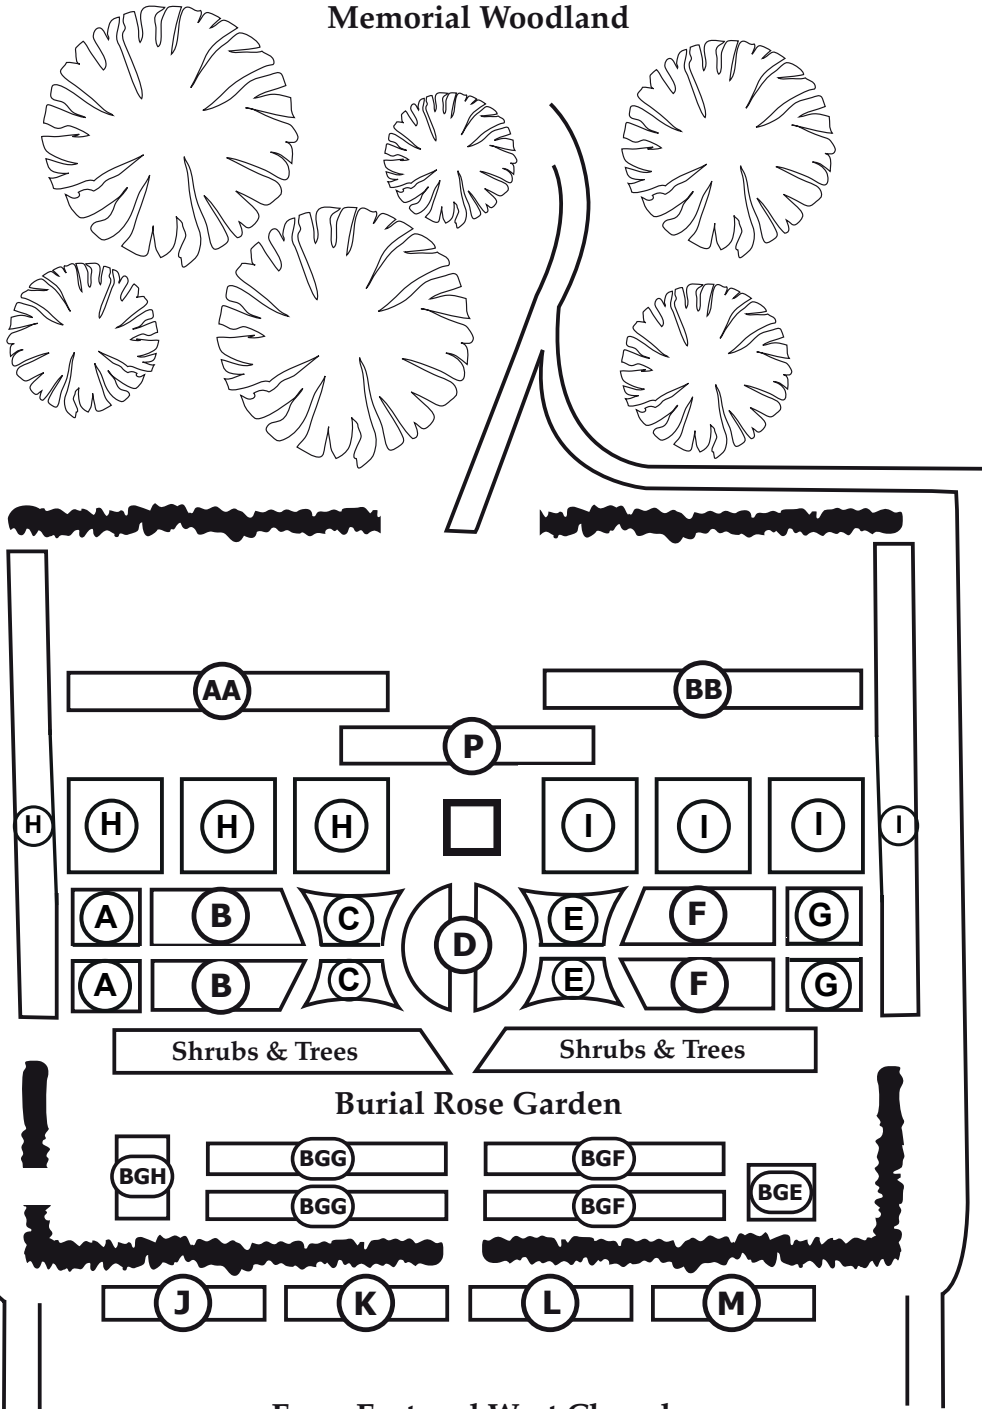

Memorial Woodland

From East and West Chapels

Cambridge City Crematorium and Huntingdon Road Cemetery

Map of Grounds and Memorial Gardens

Huntingdon Road A1307

Cambridge City Crematorium and Huntingdon Road Cemetery

Please see reverse for Rose Gardens Map

BUILDINGS

1. East Chapel
2. West Chapel
3. Main Office
4. East Chapel Cloisters
5. West Chapel Cloisters
6. Book of Remembrance and Columbarium
7. Toilets    
8. Waiting Rooms

GARDENS OF REMEMBRANCE

9. Sunken Garden/Rotunda
10. Pergola and Memorial Vaults
11. Wildlife Rockery Garden
12. Babies & Children's Memorial Garden
13. External Book of Remembrance
14. Burial Rose Garden
15. Memorial Woodland
16. Wildflower wood & pond
17. Cemetery