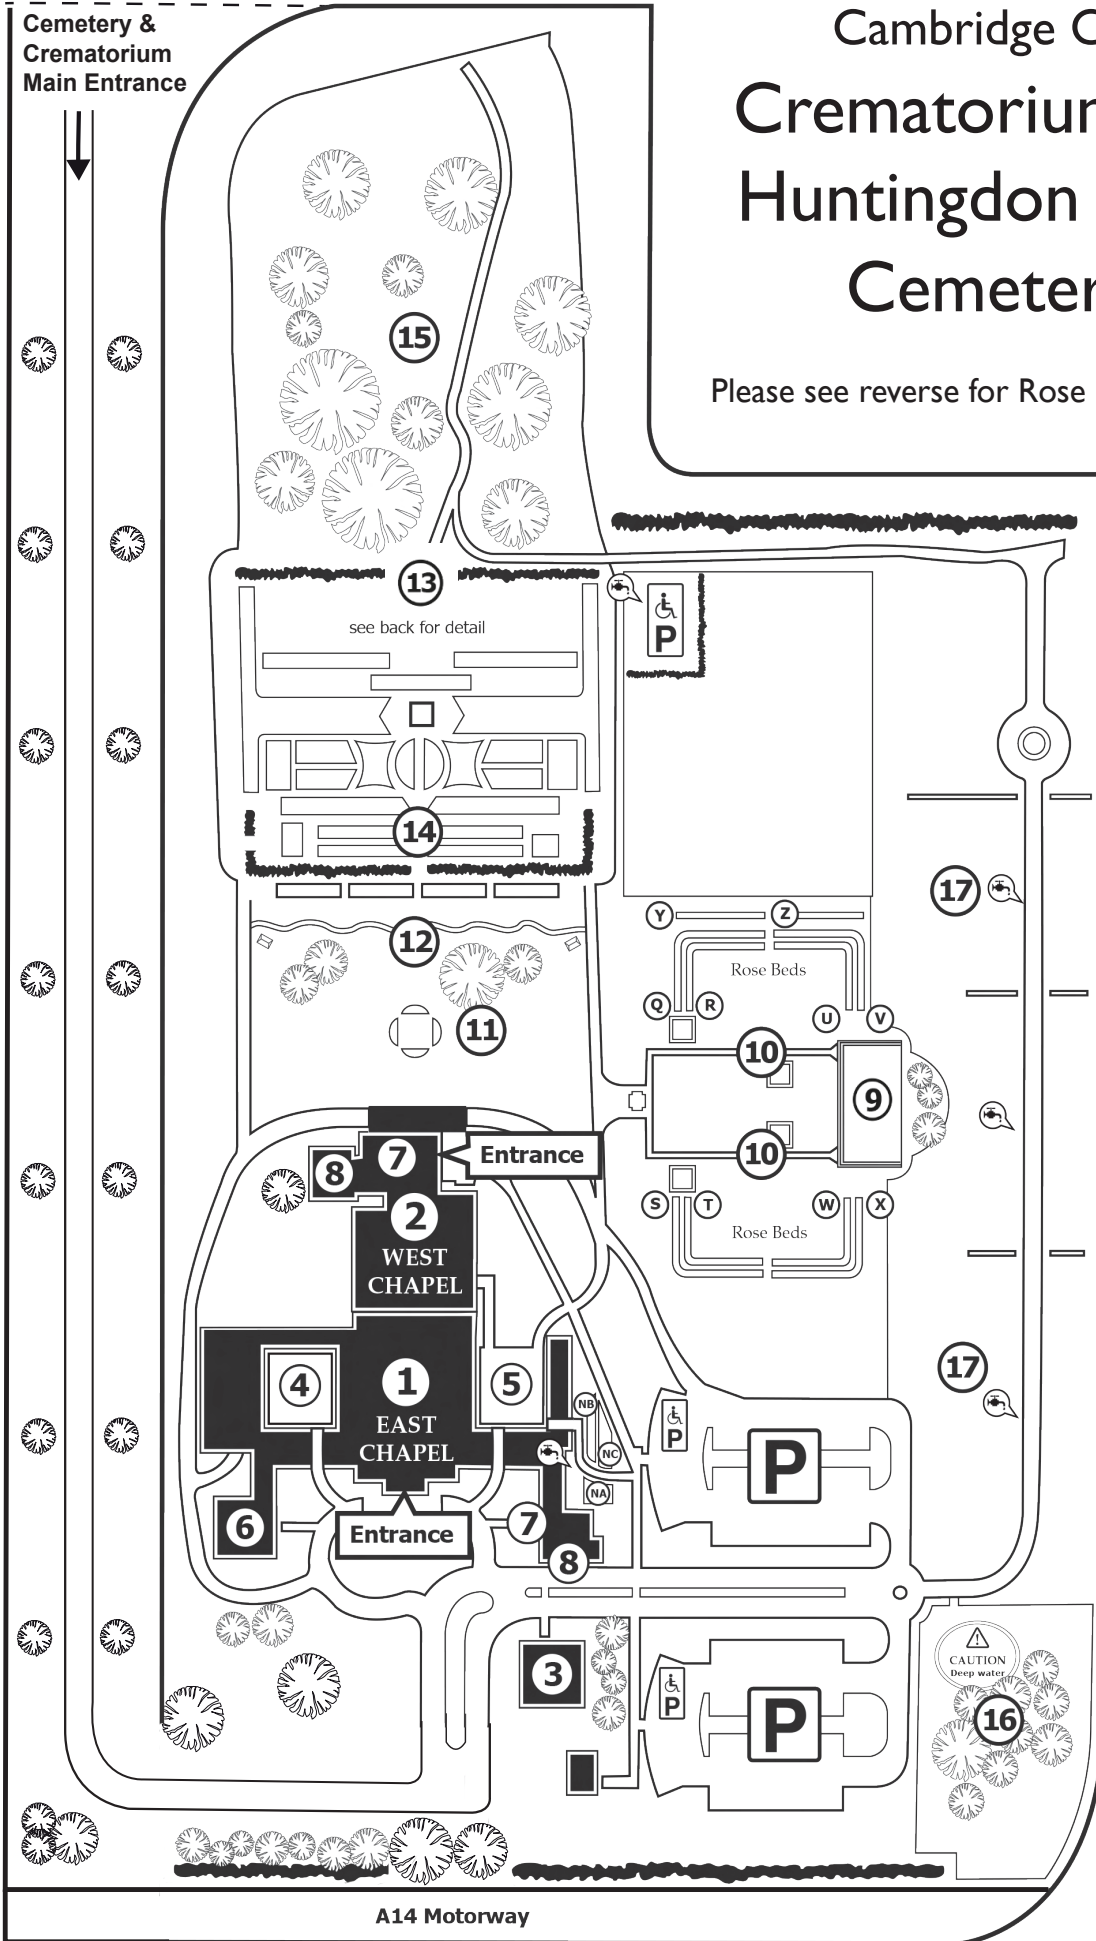

Please see reverse for Rose Gardens Map

BUILDINGS

1. East Chapel
2. West Chapel
3. Main Office
4. East Chapel Cloisters
5. West Chapel Cloisters
6. Book of Remembrance and Columbarium
7. Toilets    
8. Waiting Rooms

GARDENS OF REMEMBRANCE

9. Sunken Garden/Rotunda
10. Pergola and Memorial Vaults
11. Wildlife Rockery Garden
12. Babies & Children's Memorial Garden
13. External Book of Remembrance
14. Burial Rose Garden
15. Memorial Woodland
16. Wildflower wood & pond
17. Cemetery