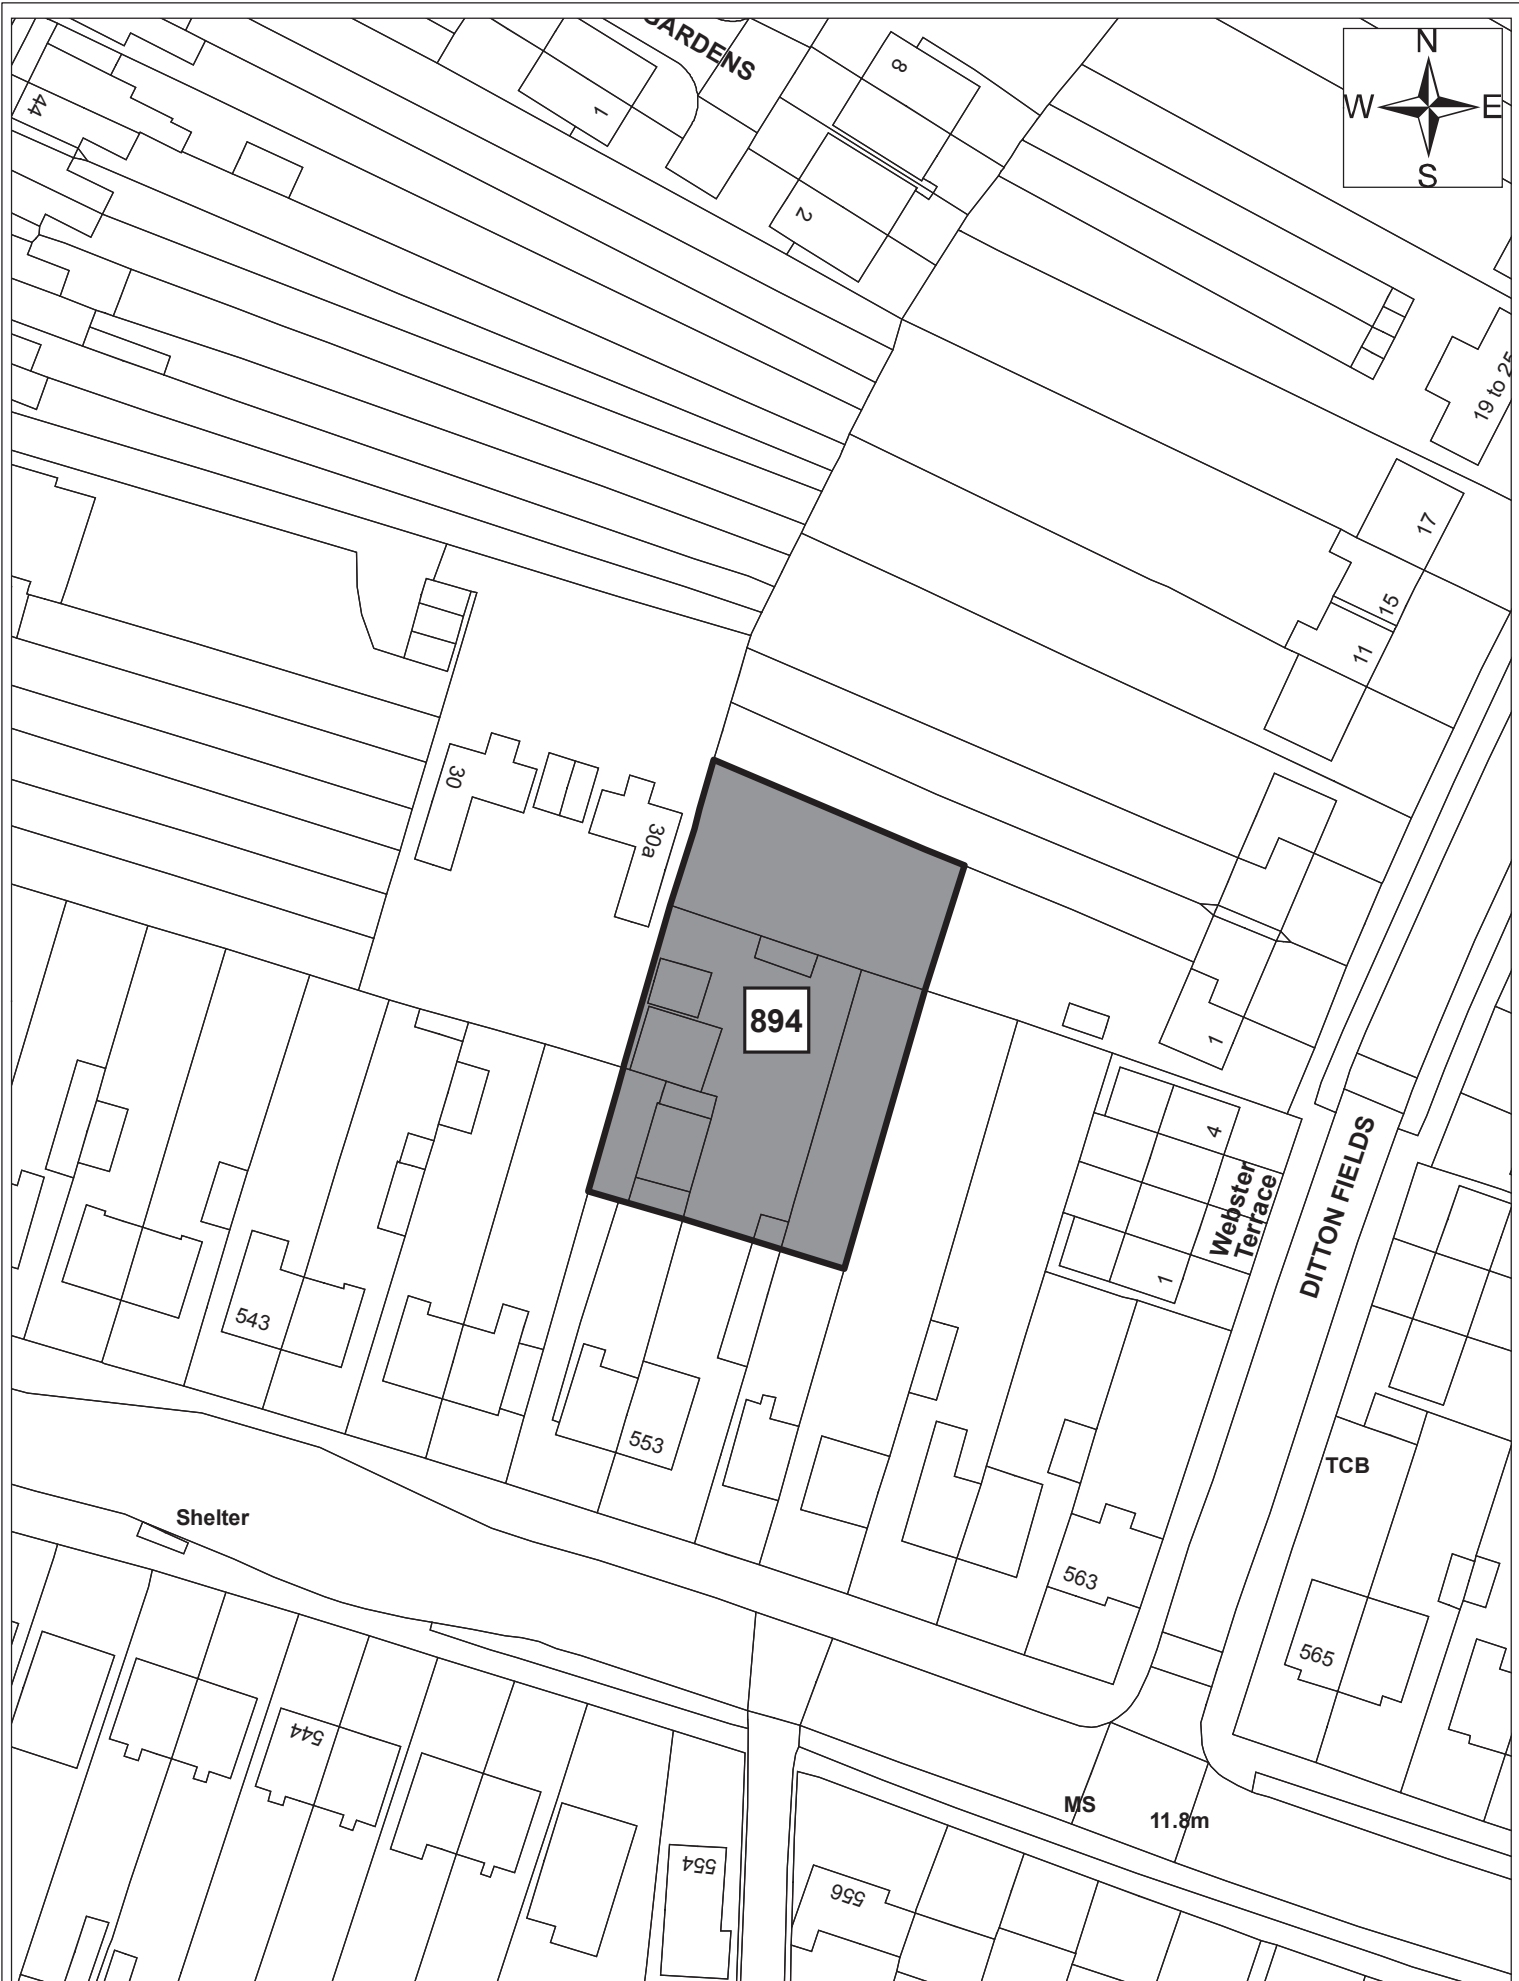

© Crown copyright and database right 2011. Ordnance Survey Licence number 100019730.

Site 889

Date:	1st September 2011
Produced by:	Matthew Merry
Section/Department:	Environment
Scale:	1:1,250

© Crown copyright and database right 2011. Ordnance Survey Licence number 100019730.