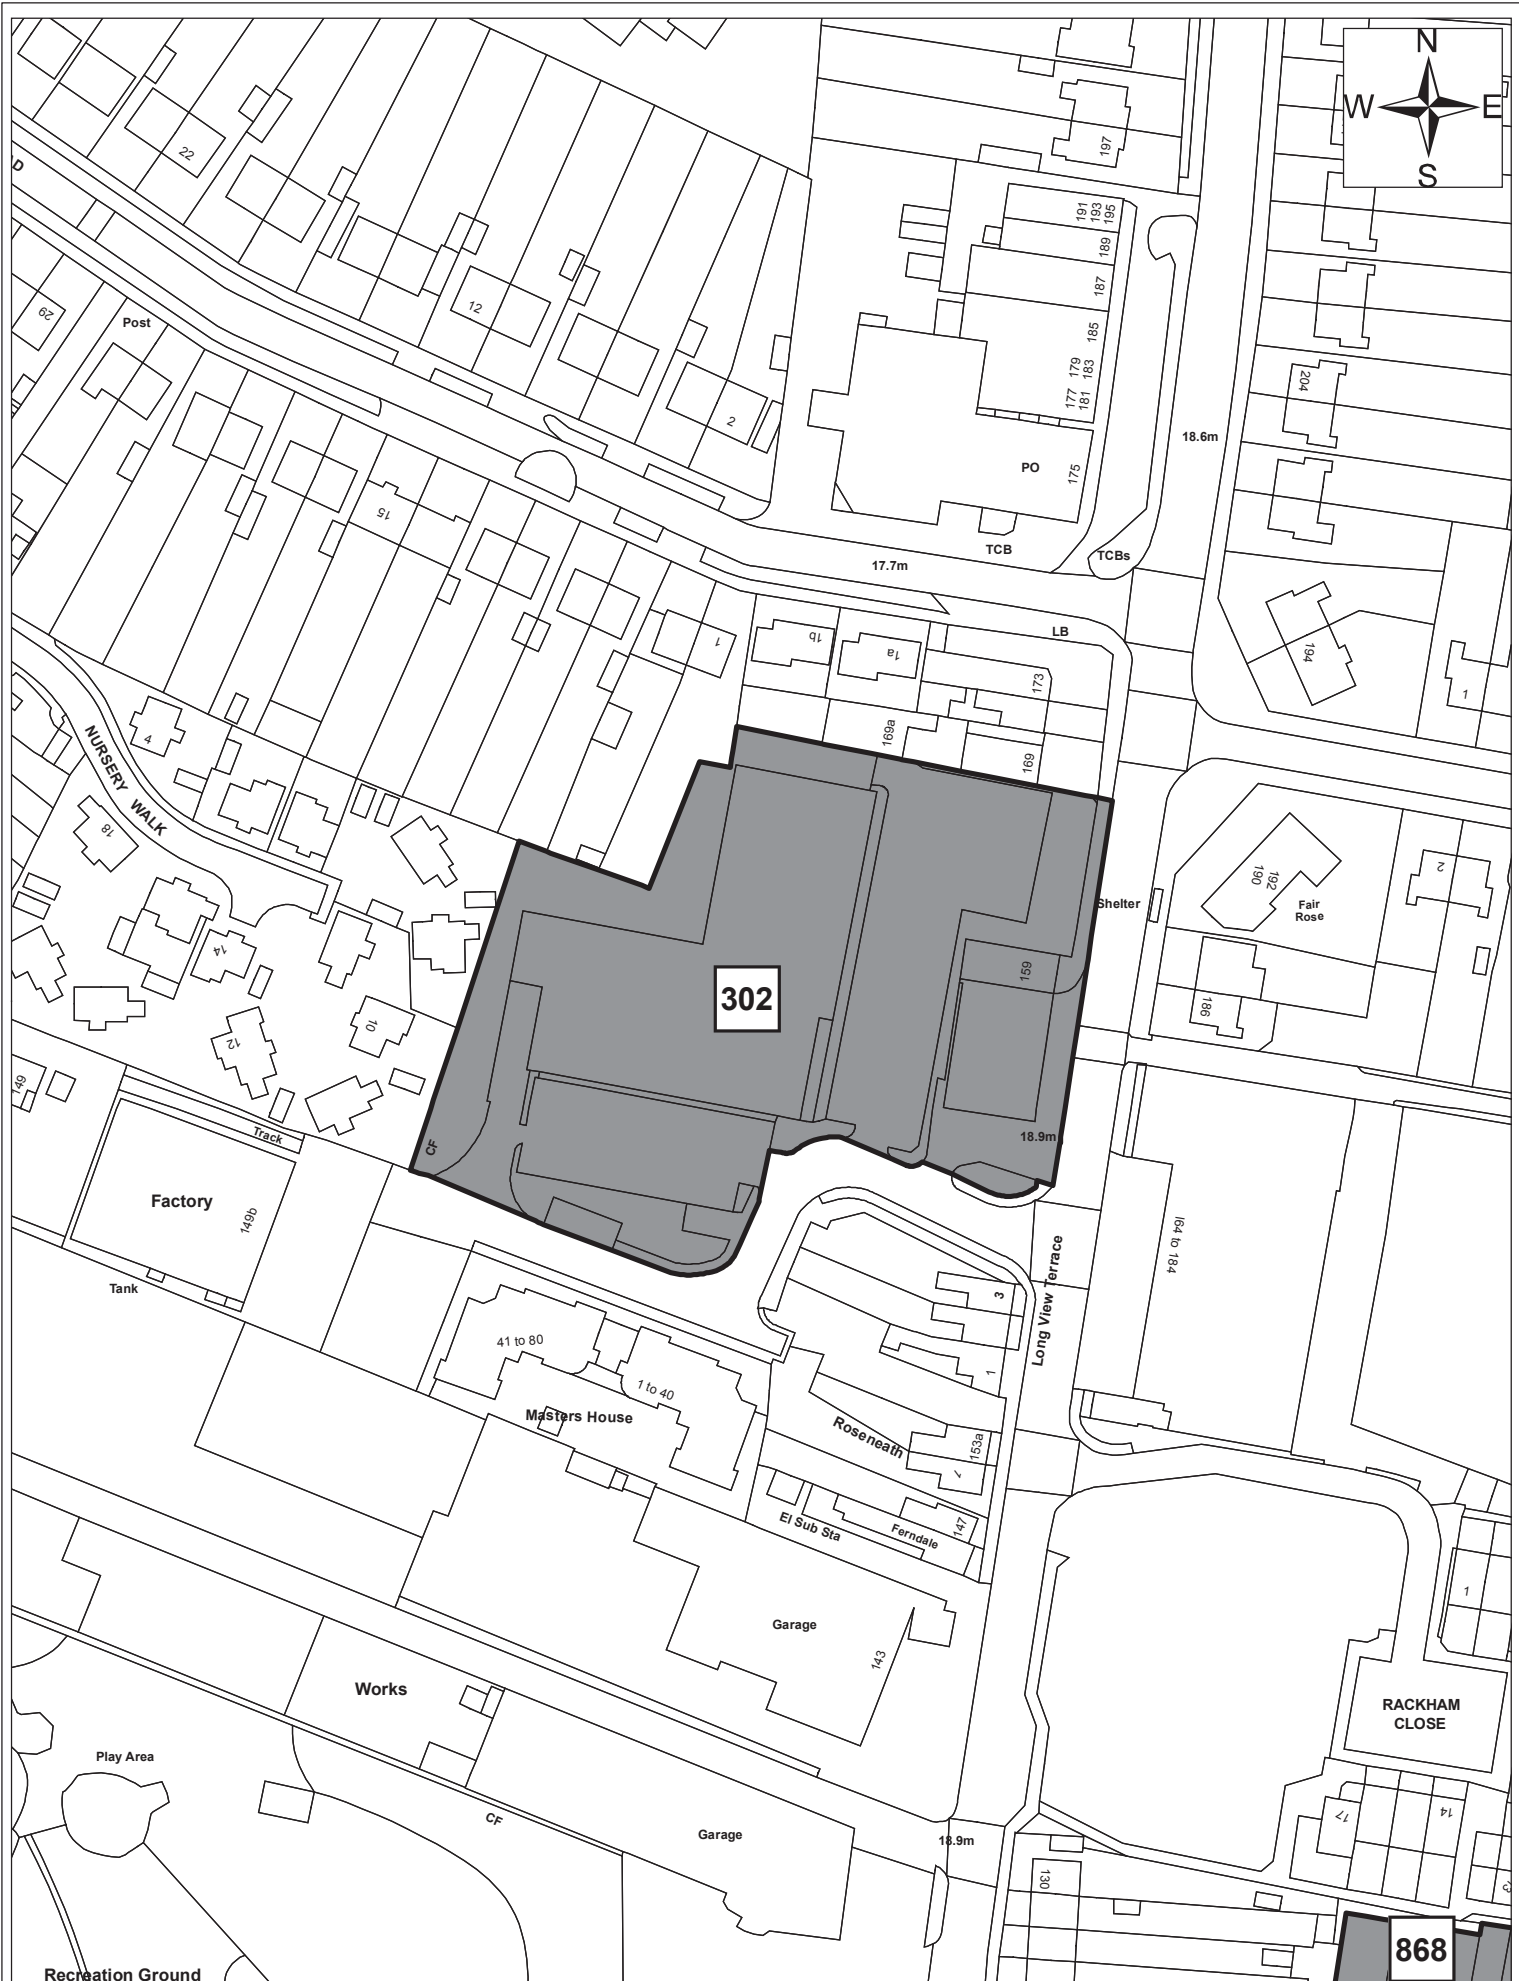

Site 302

Date:	1st September 2011
Produced by:	Matthew Merry
Section/Department:	Environment
Scale:	1:1,250