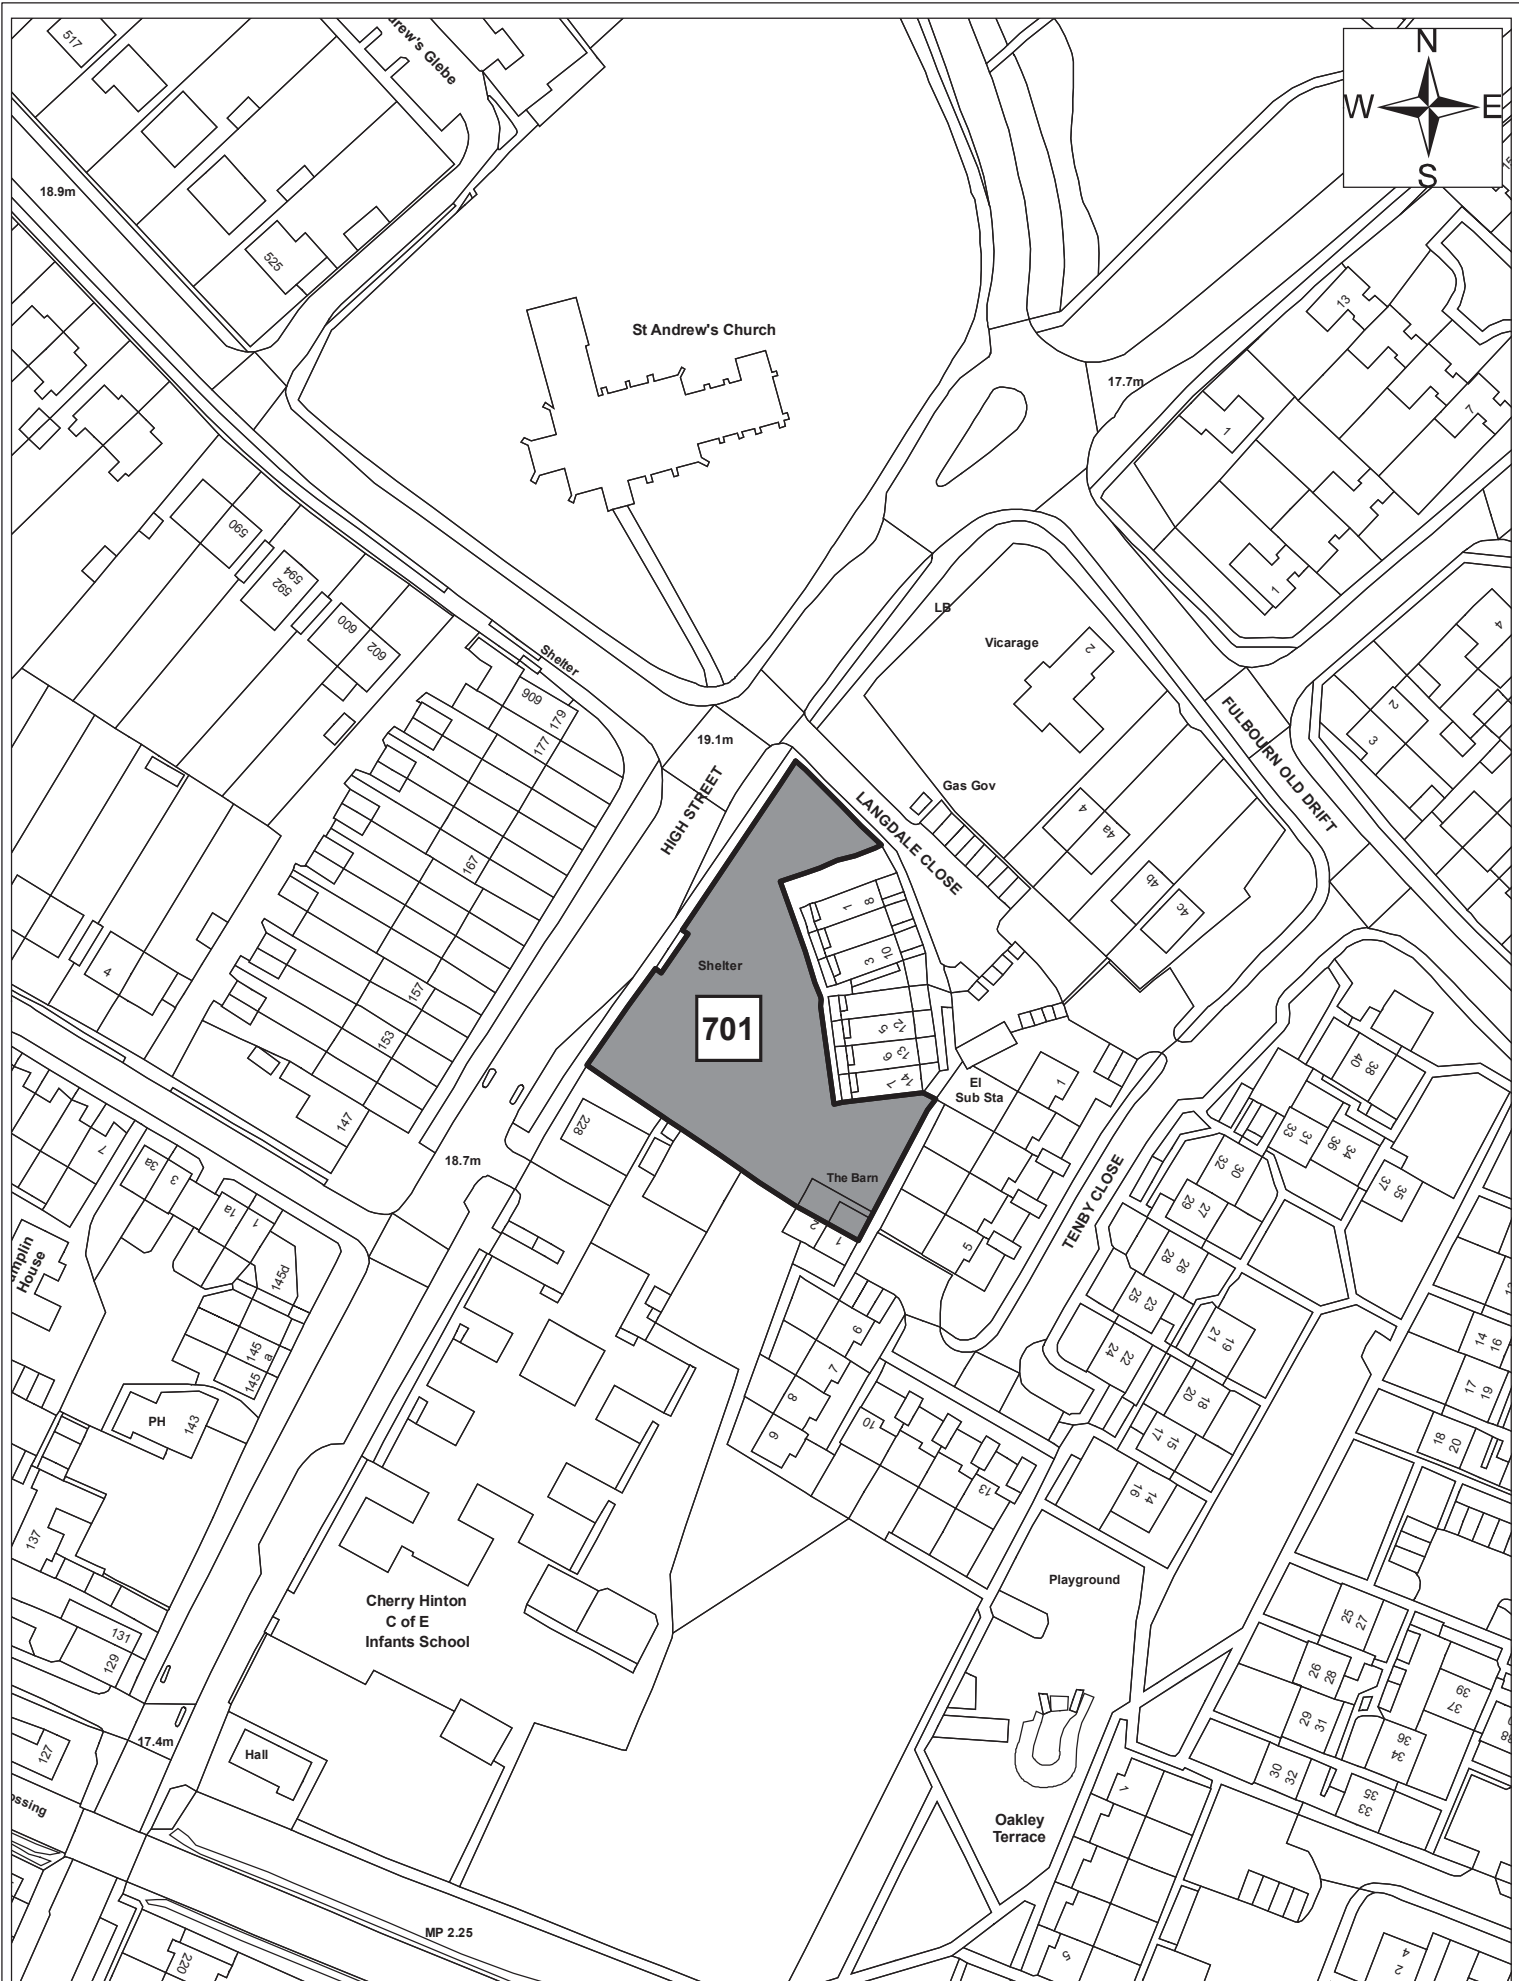

Site 701

Date:	1st September 2011
Produced by:	Matthew Merry
Section/Department:	Environment
Scale:	1:1,250