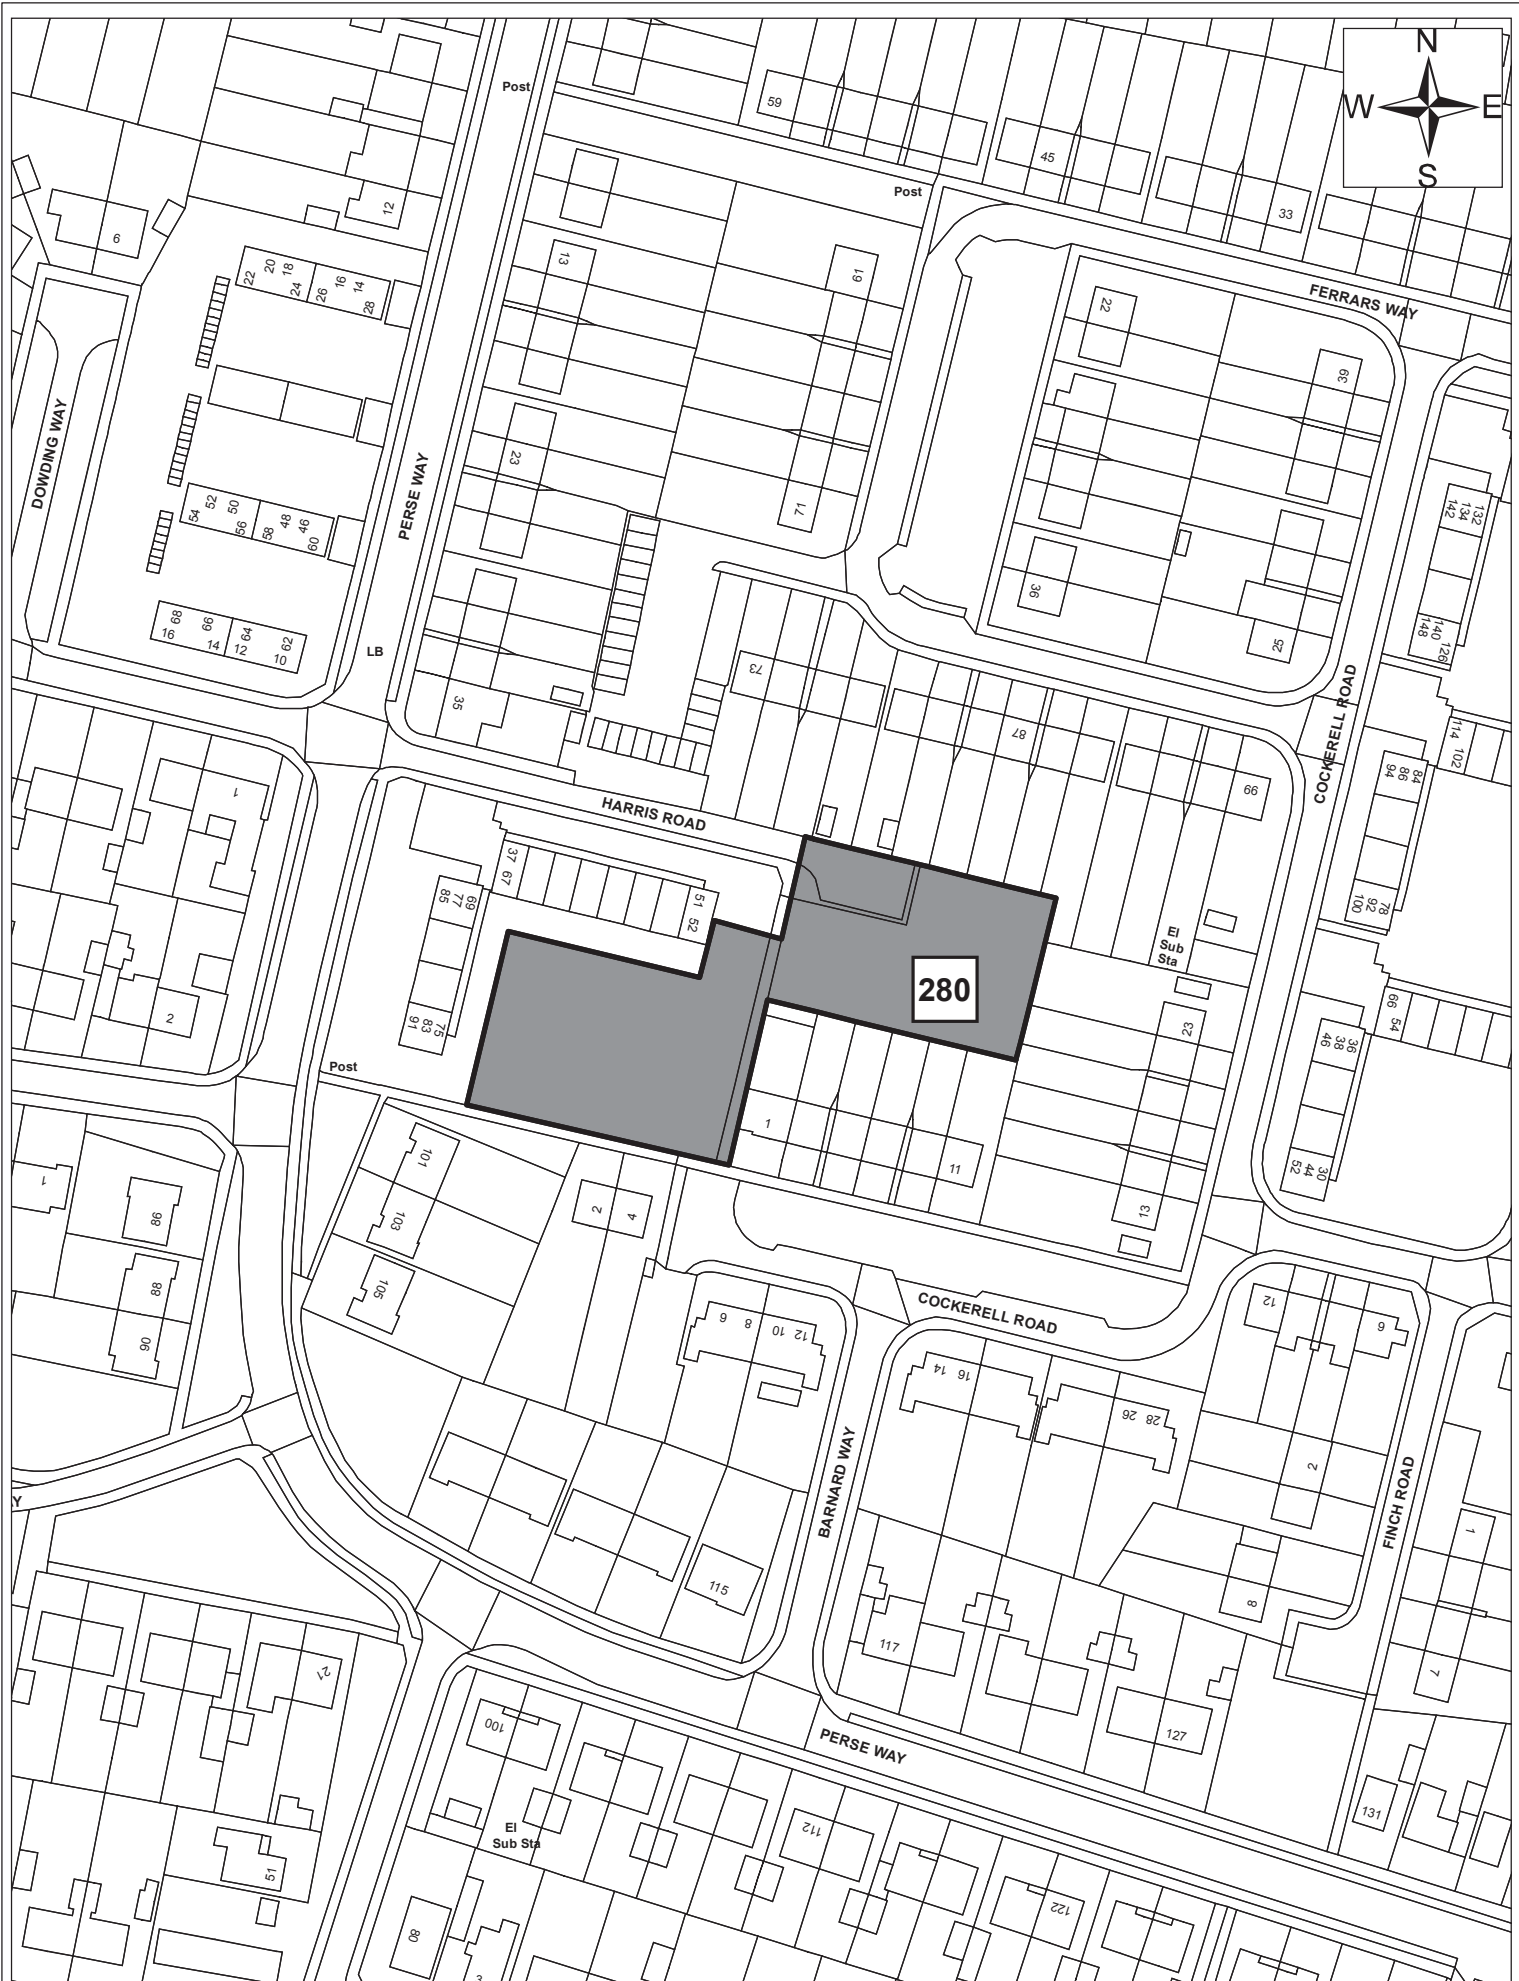

Site 251

© Crown copyright and database right 2011. Ordnance Survey Licence number 100019730.

Date:	1st September 2011
Produced by:	Matthew Merry
Section/Department:	Environment
Scale:	1:1,250

Site 280

Date: 1st September 2011