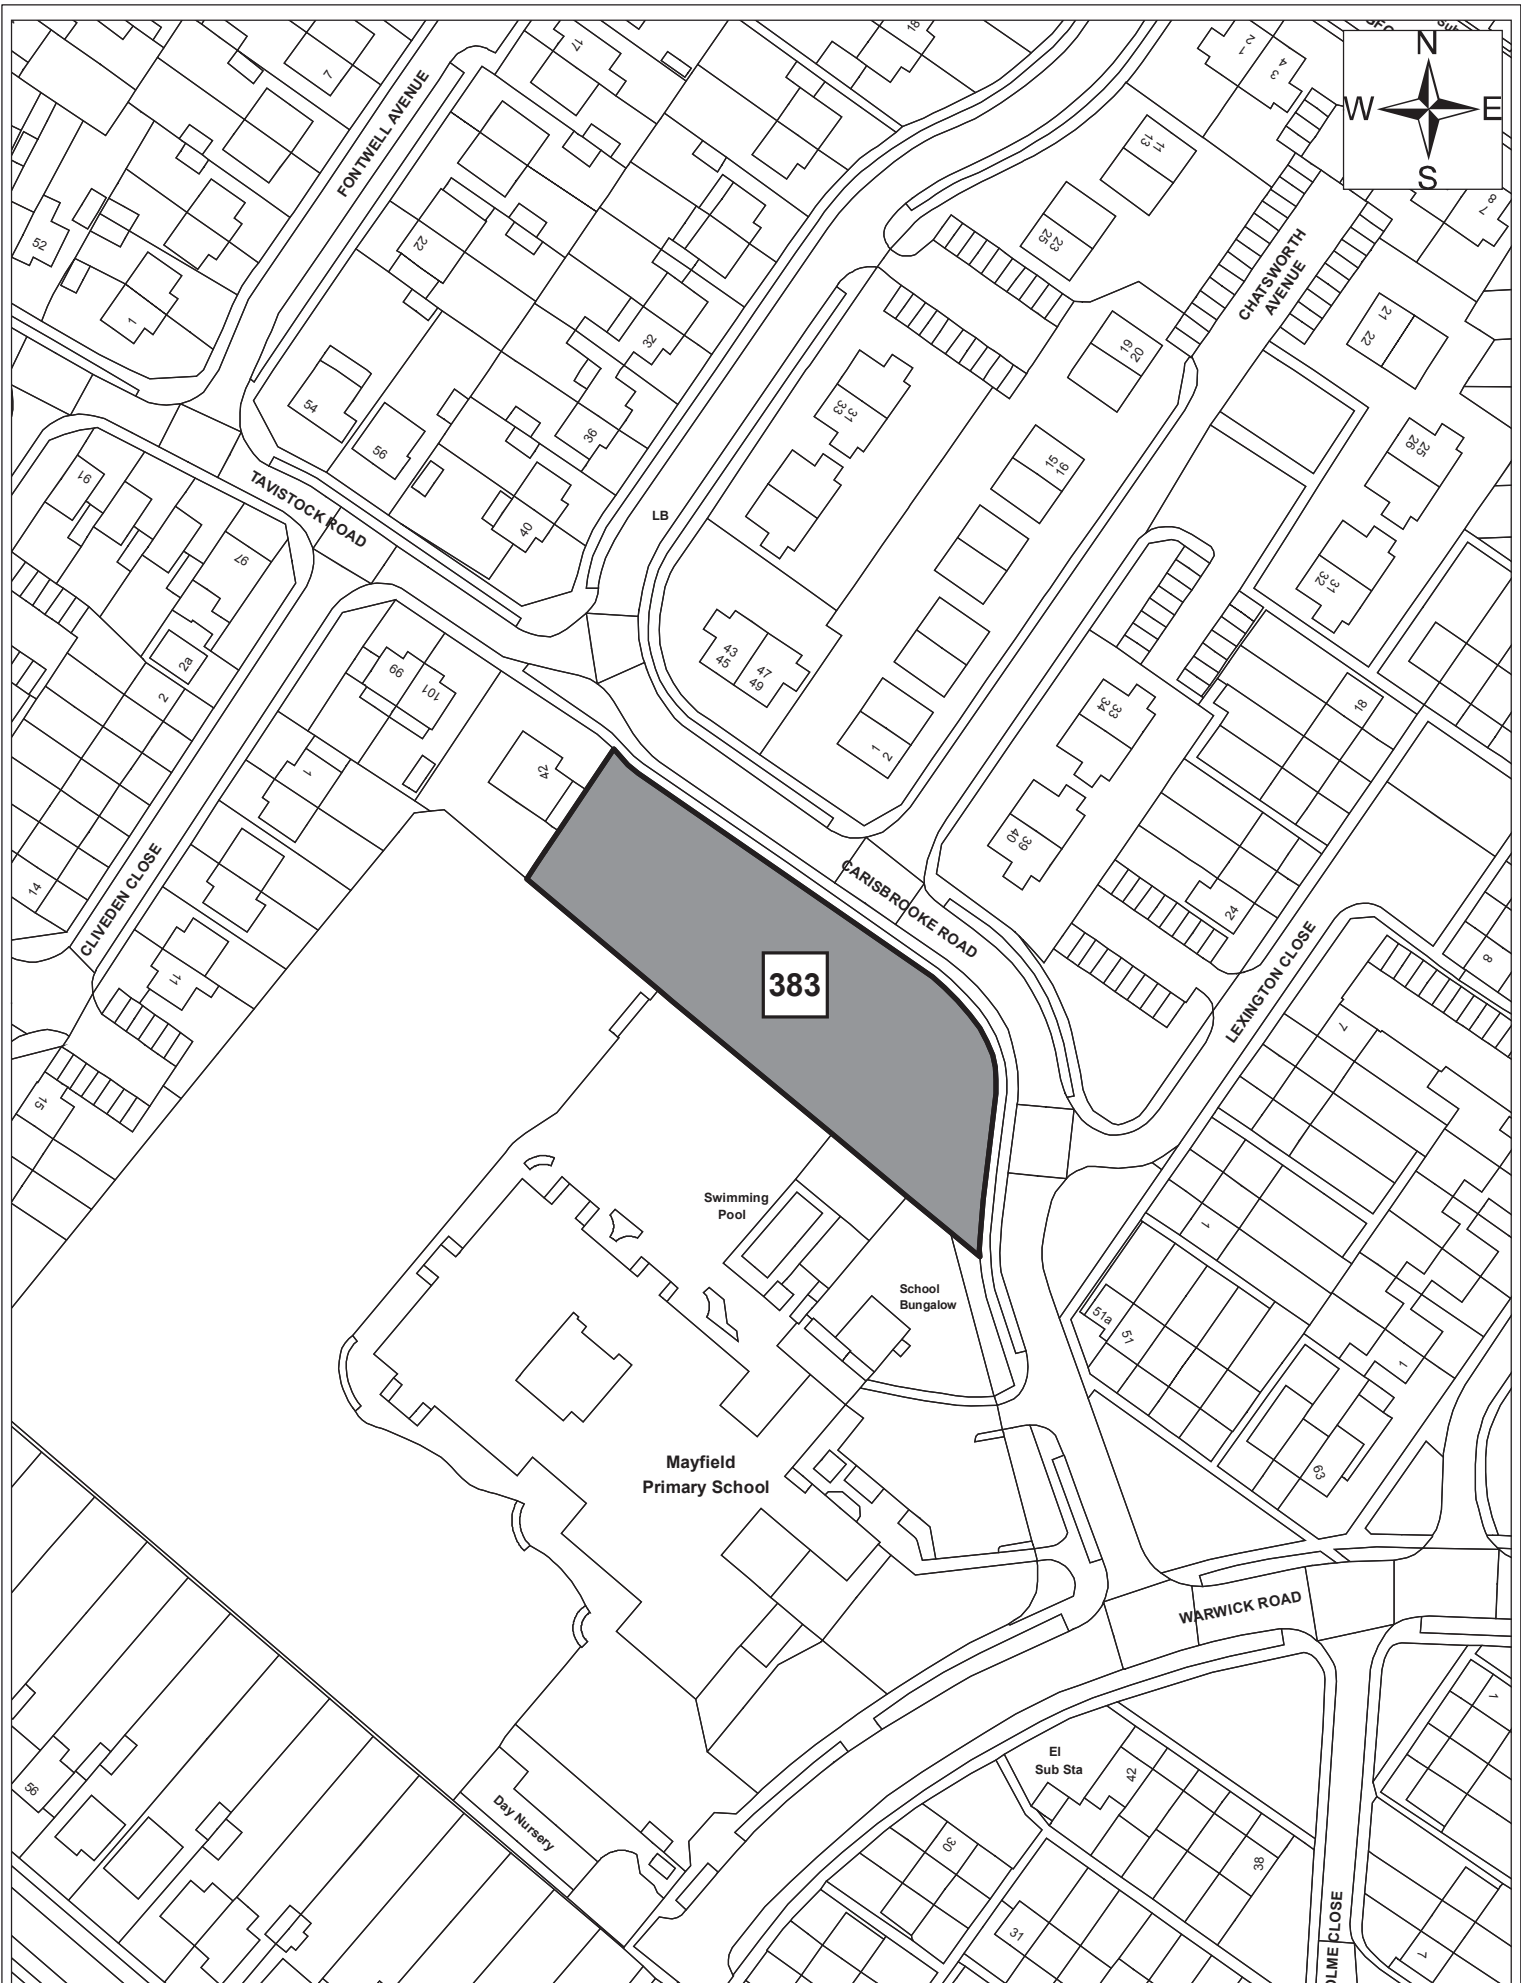

Site 383

Date:	1st September 2011
Produced by:	Matthew Merry
Section/Department:	Environment
Scale:	1:1,250