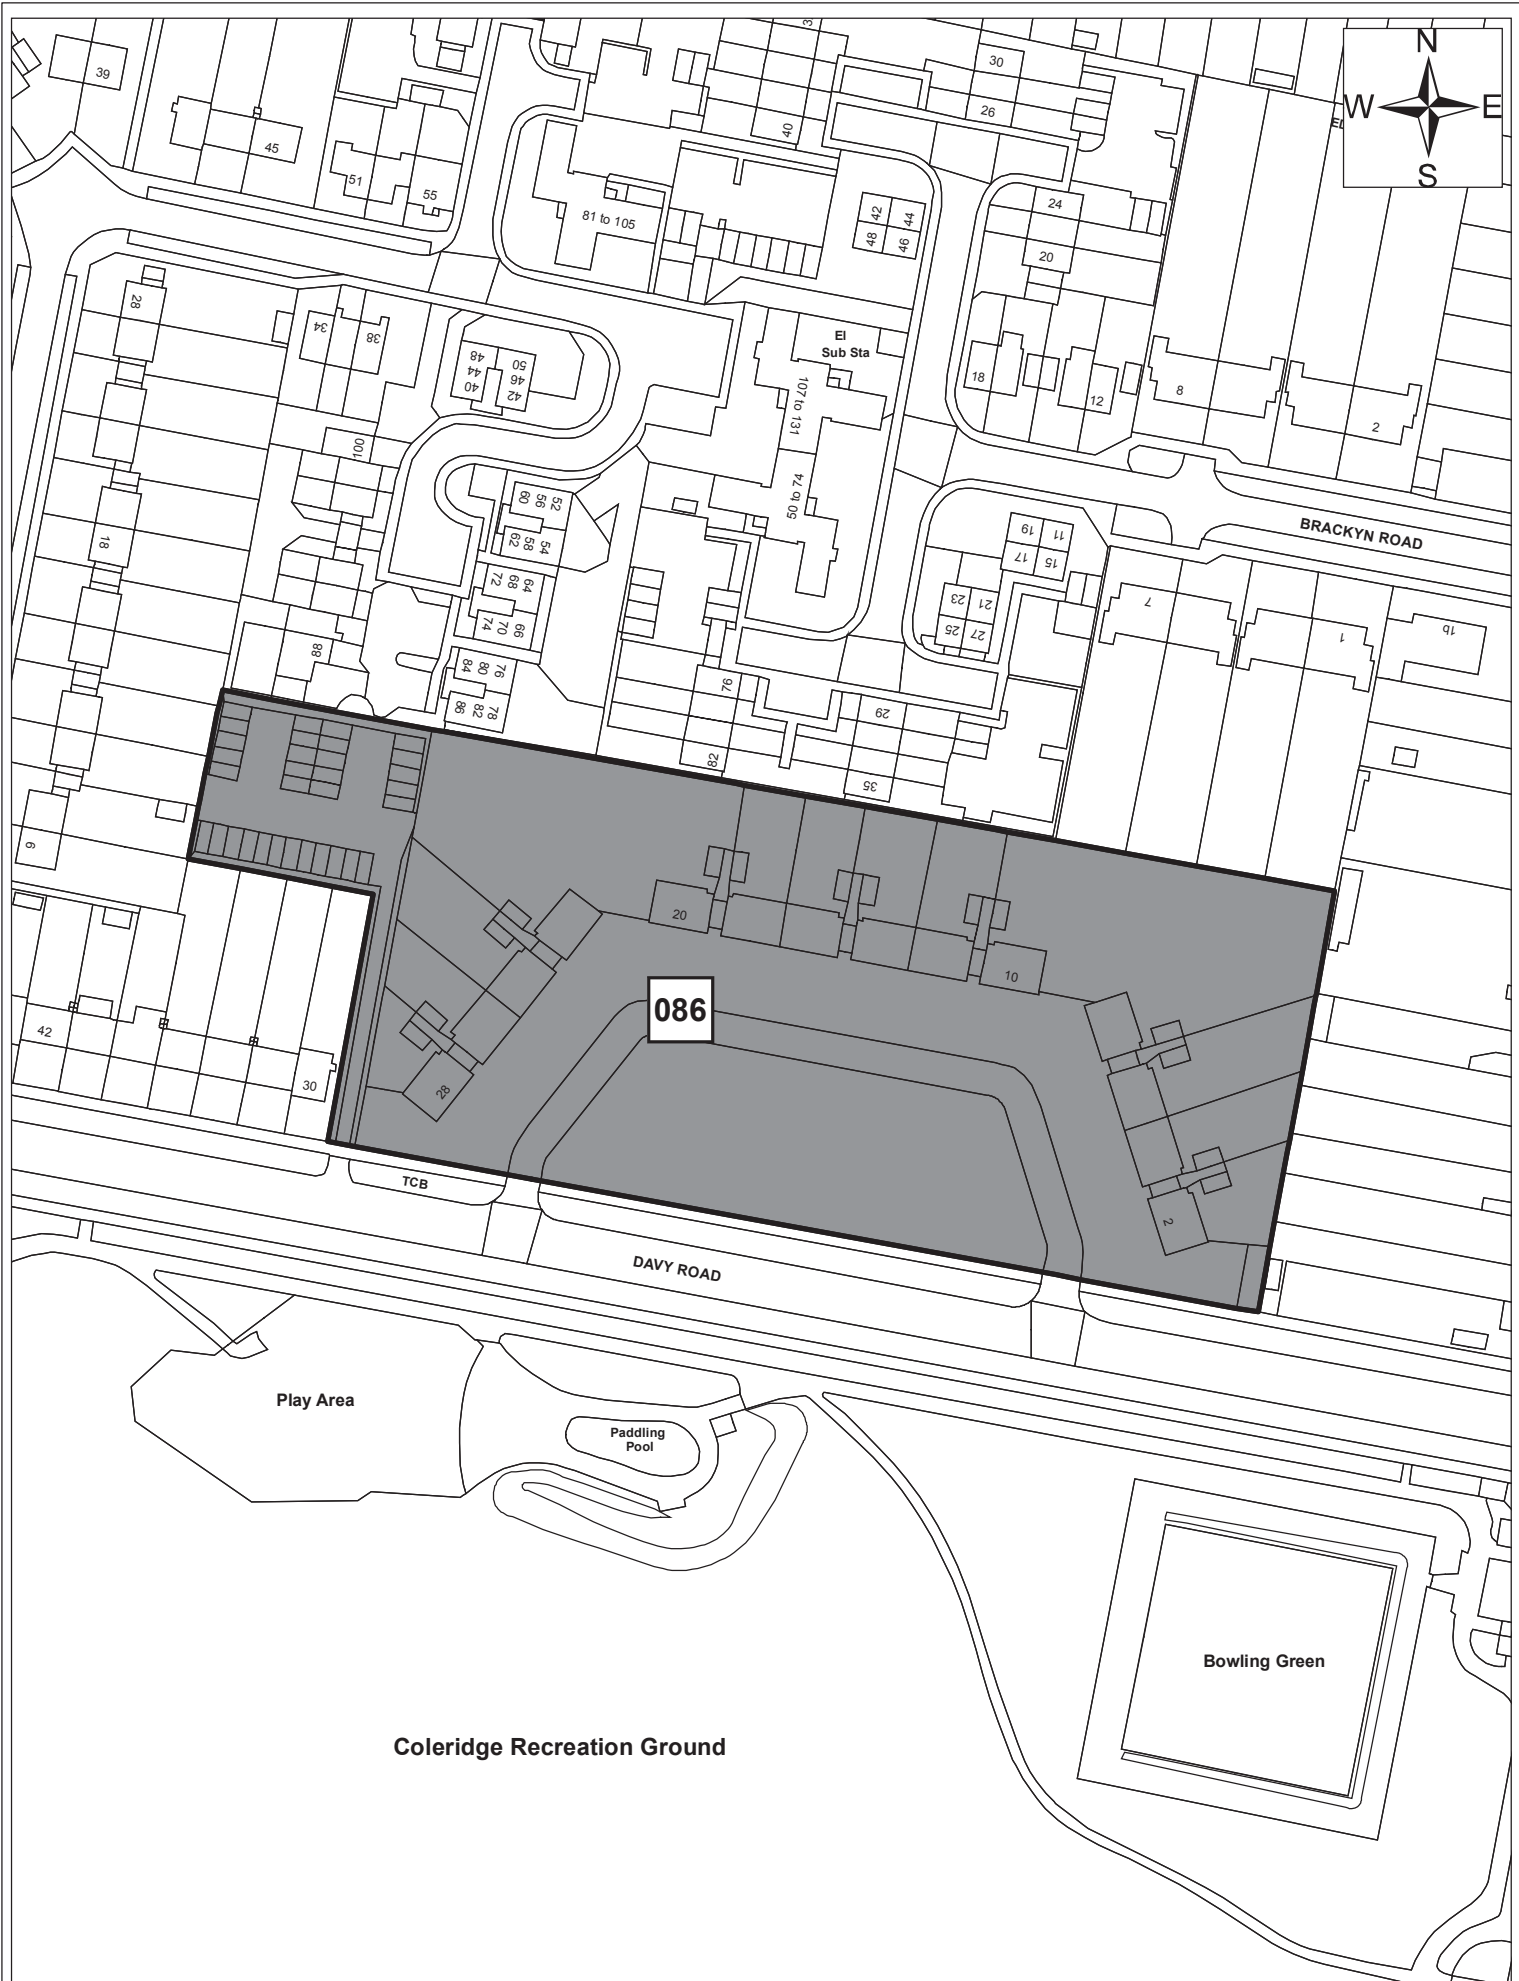

Site 086

Date:	1st September 2011
Produced by:	Matthew Merry
Section/Department:	Environment
Scale:	1:1,250