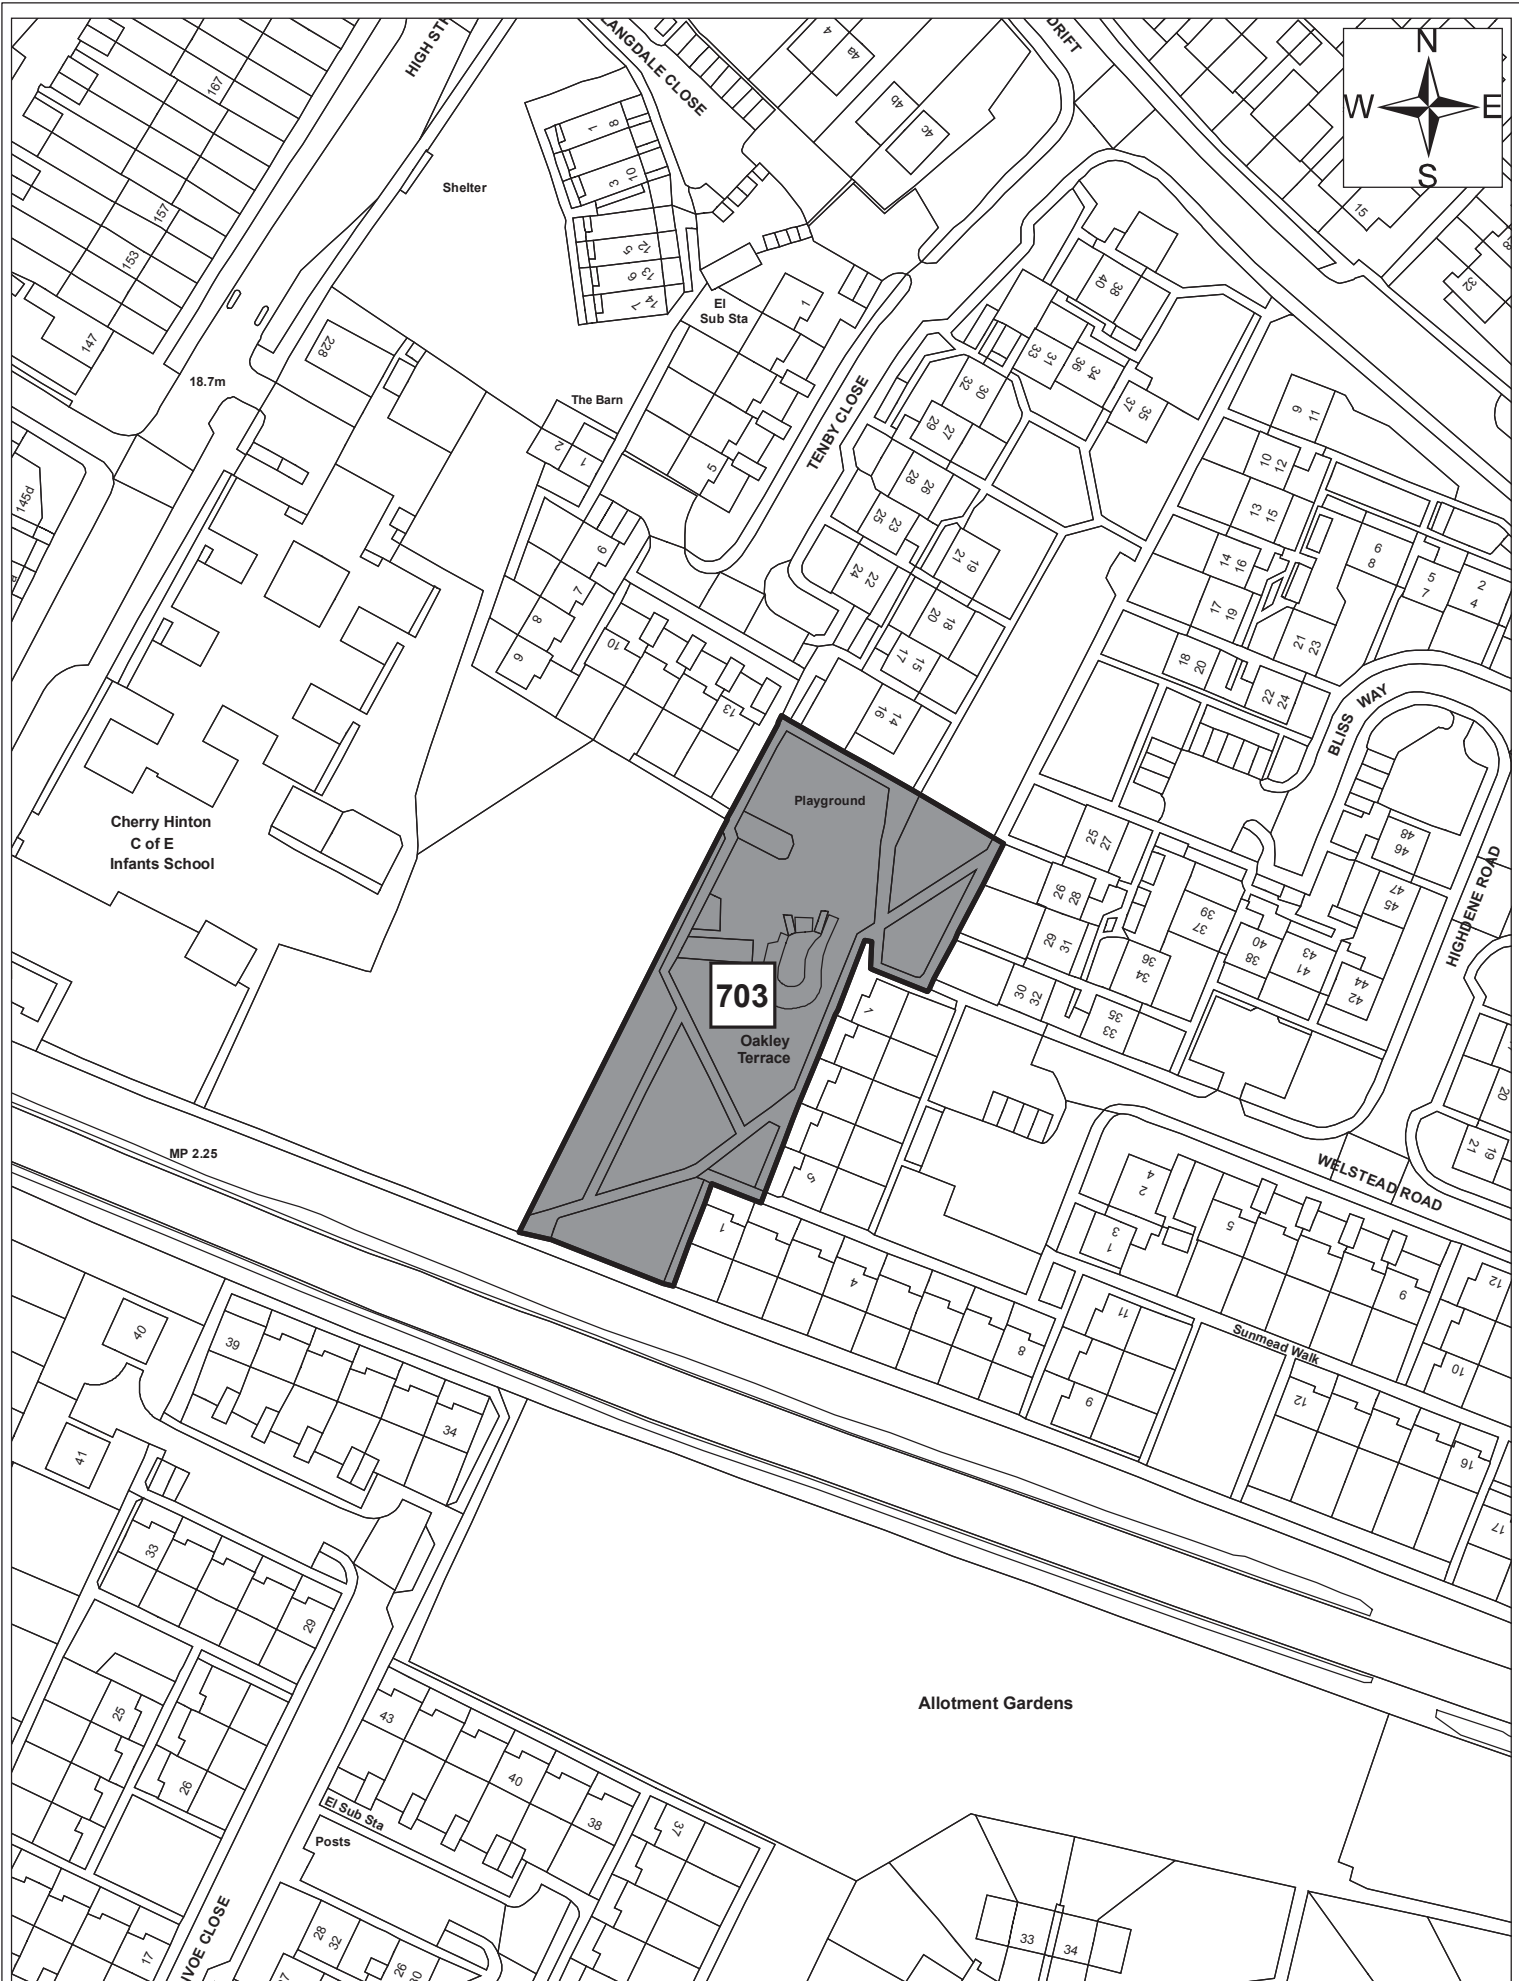

Site 703

© Crown copyright and database right 2011. Ordnance Survey Licence number 100019730.

Date:	1st September 2011
Produced by:	Matthew Merry
Section/Department:	Environment
Scale:	1:1,250