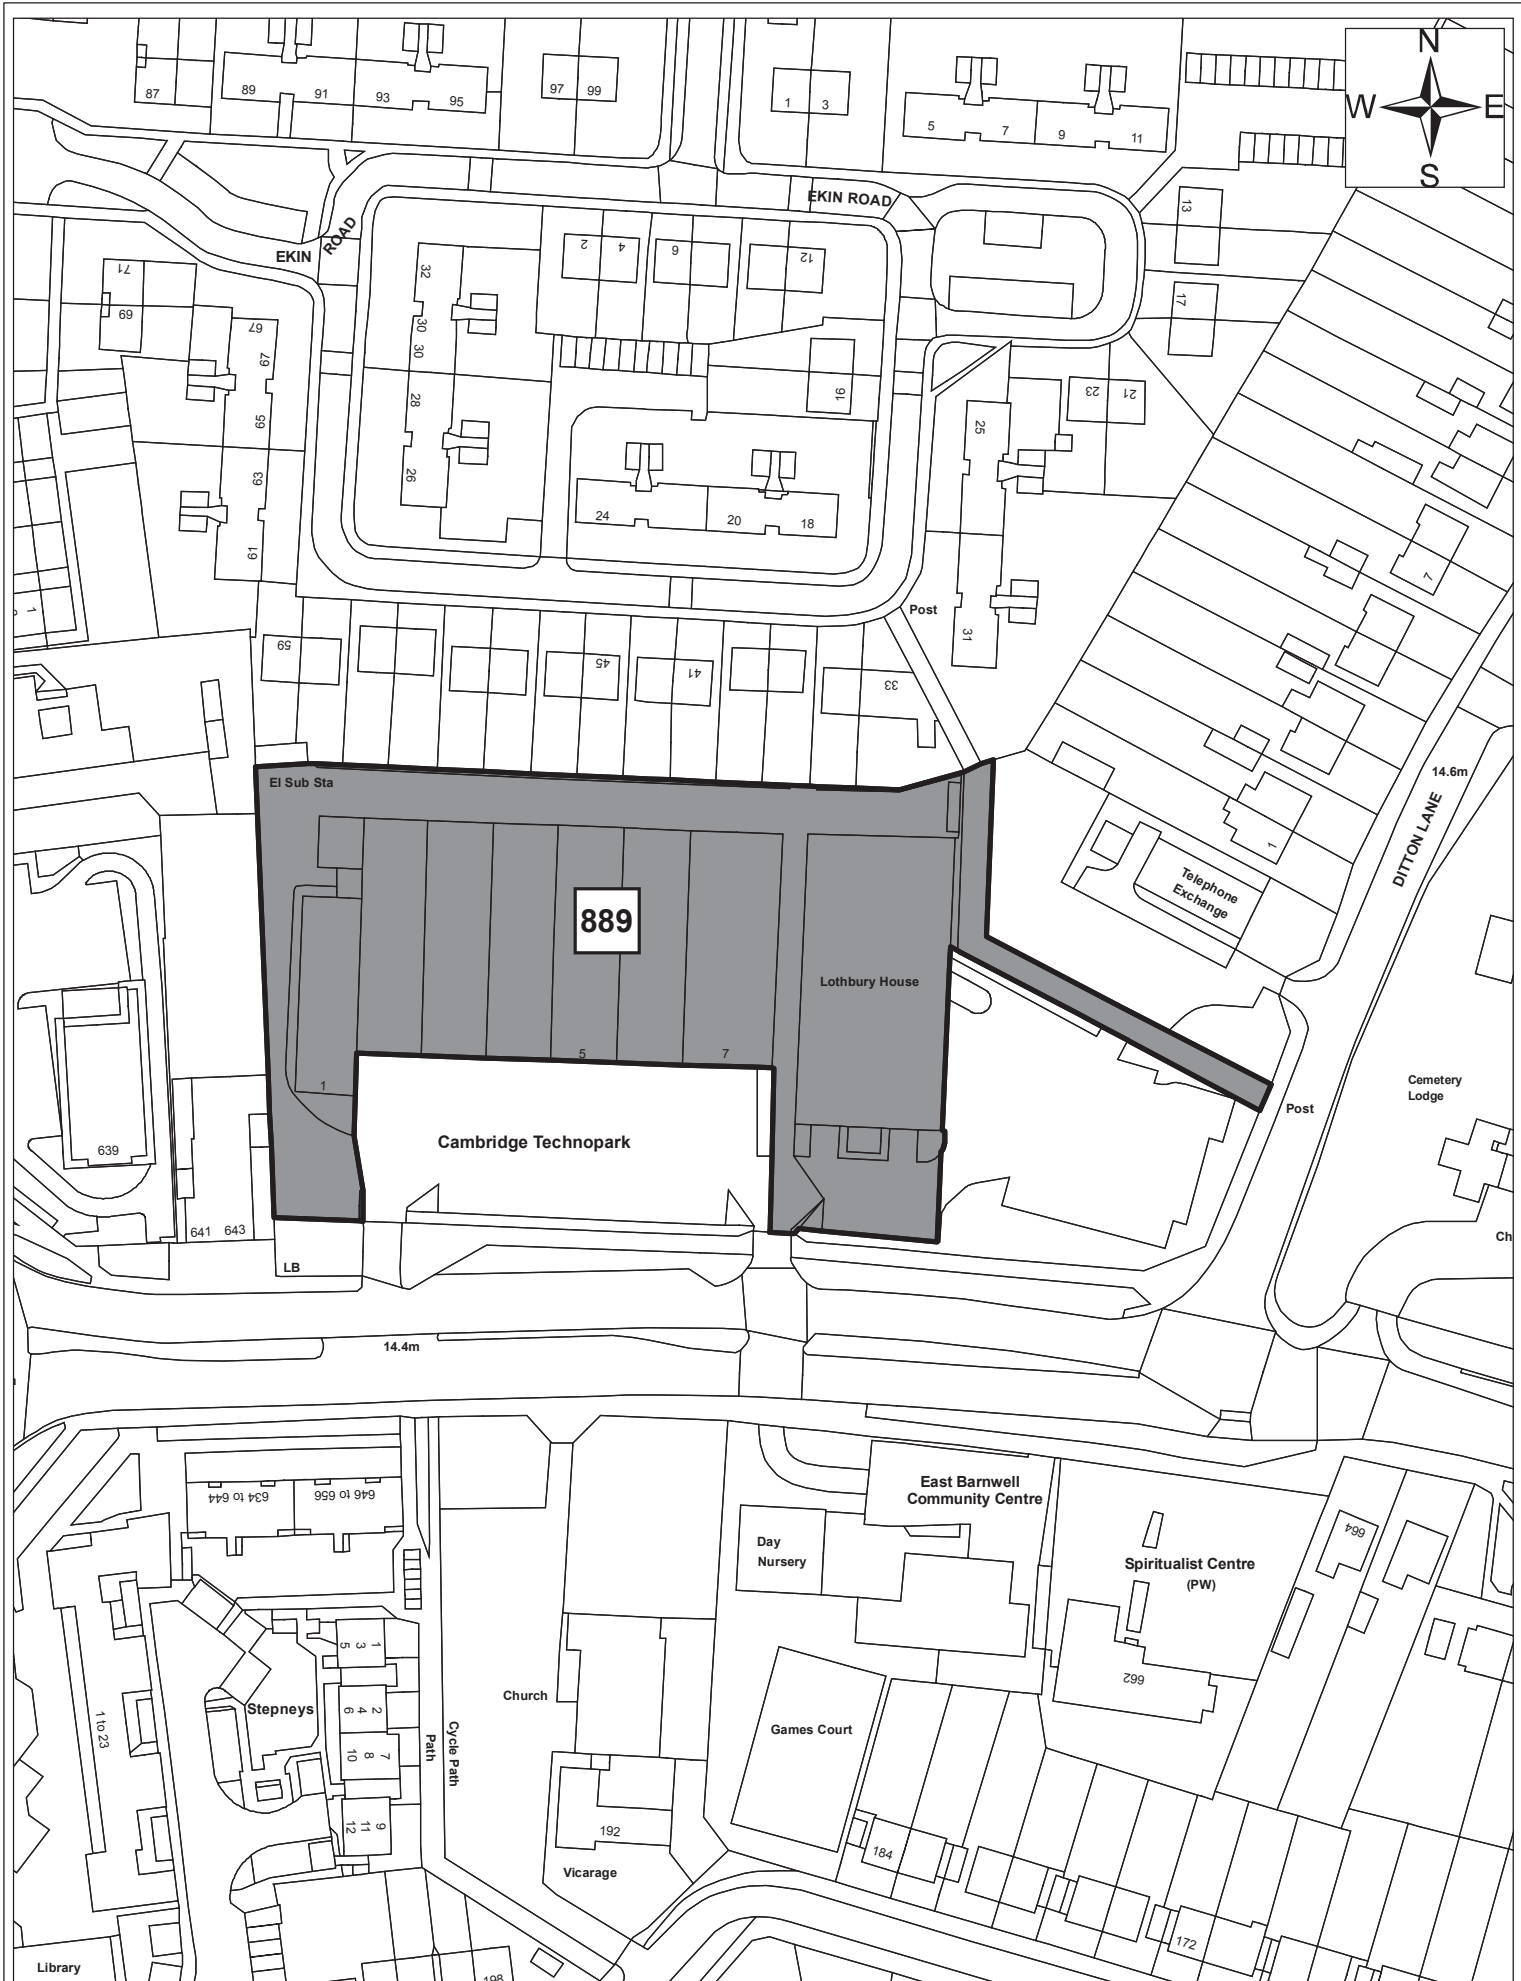

© Crown copyright and database right 2011. Ordnance Survey Licence number 100019730.

Site 889

Date:	1st September 2011
Produced by:	Matthew Merry
Section/Department:	Environment
Scale:	1:1,250

© Crown copyright and database right 2011. Ordnance Survey Licence number 100019730.