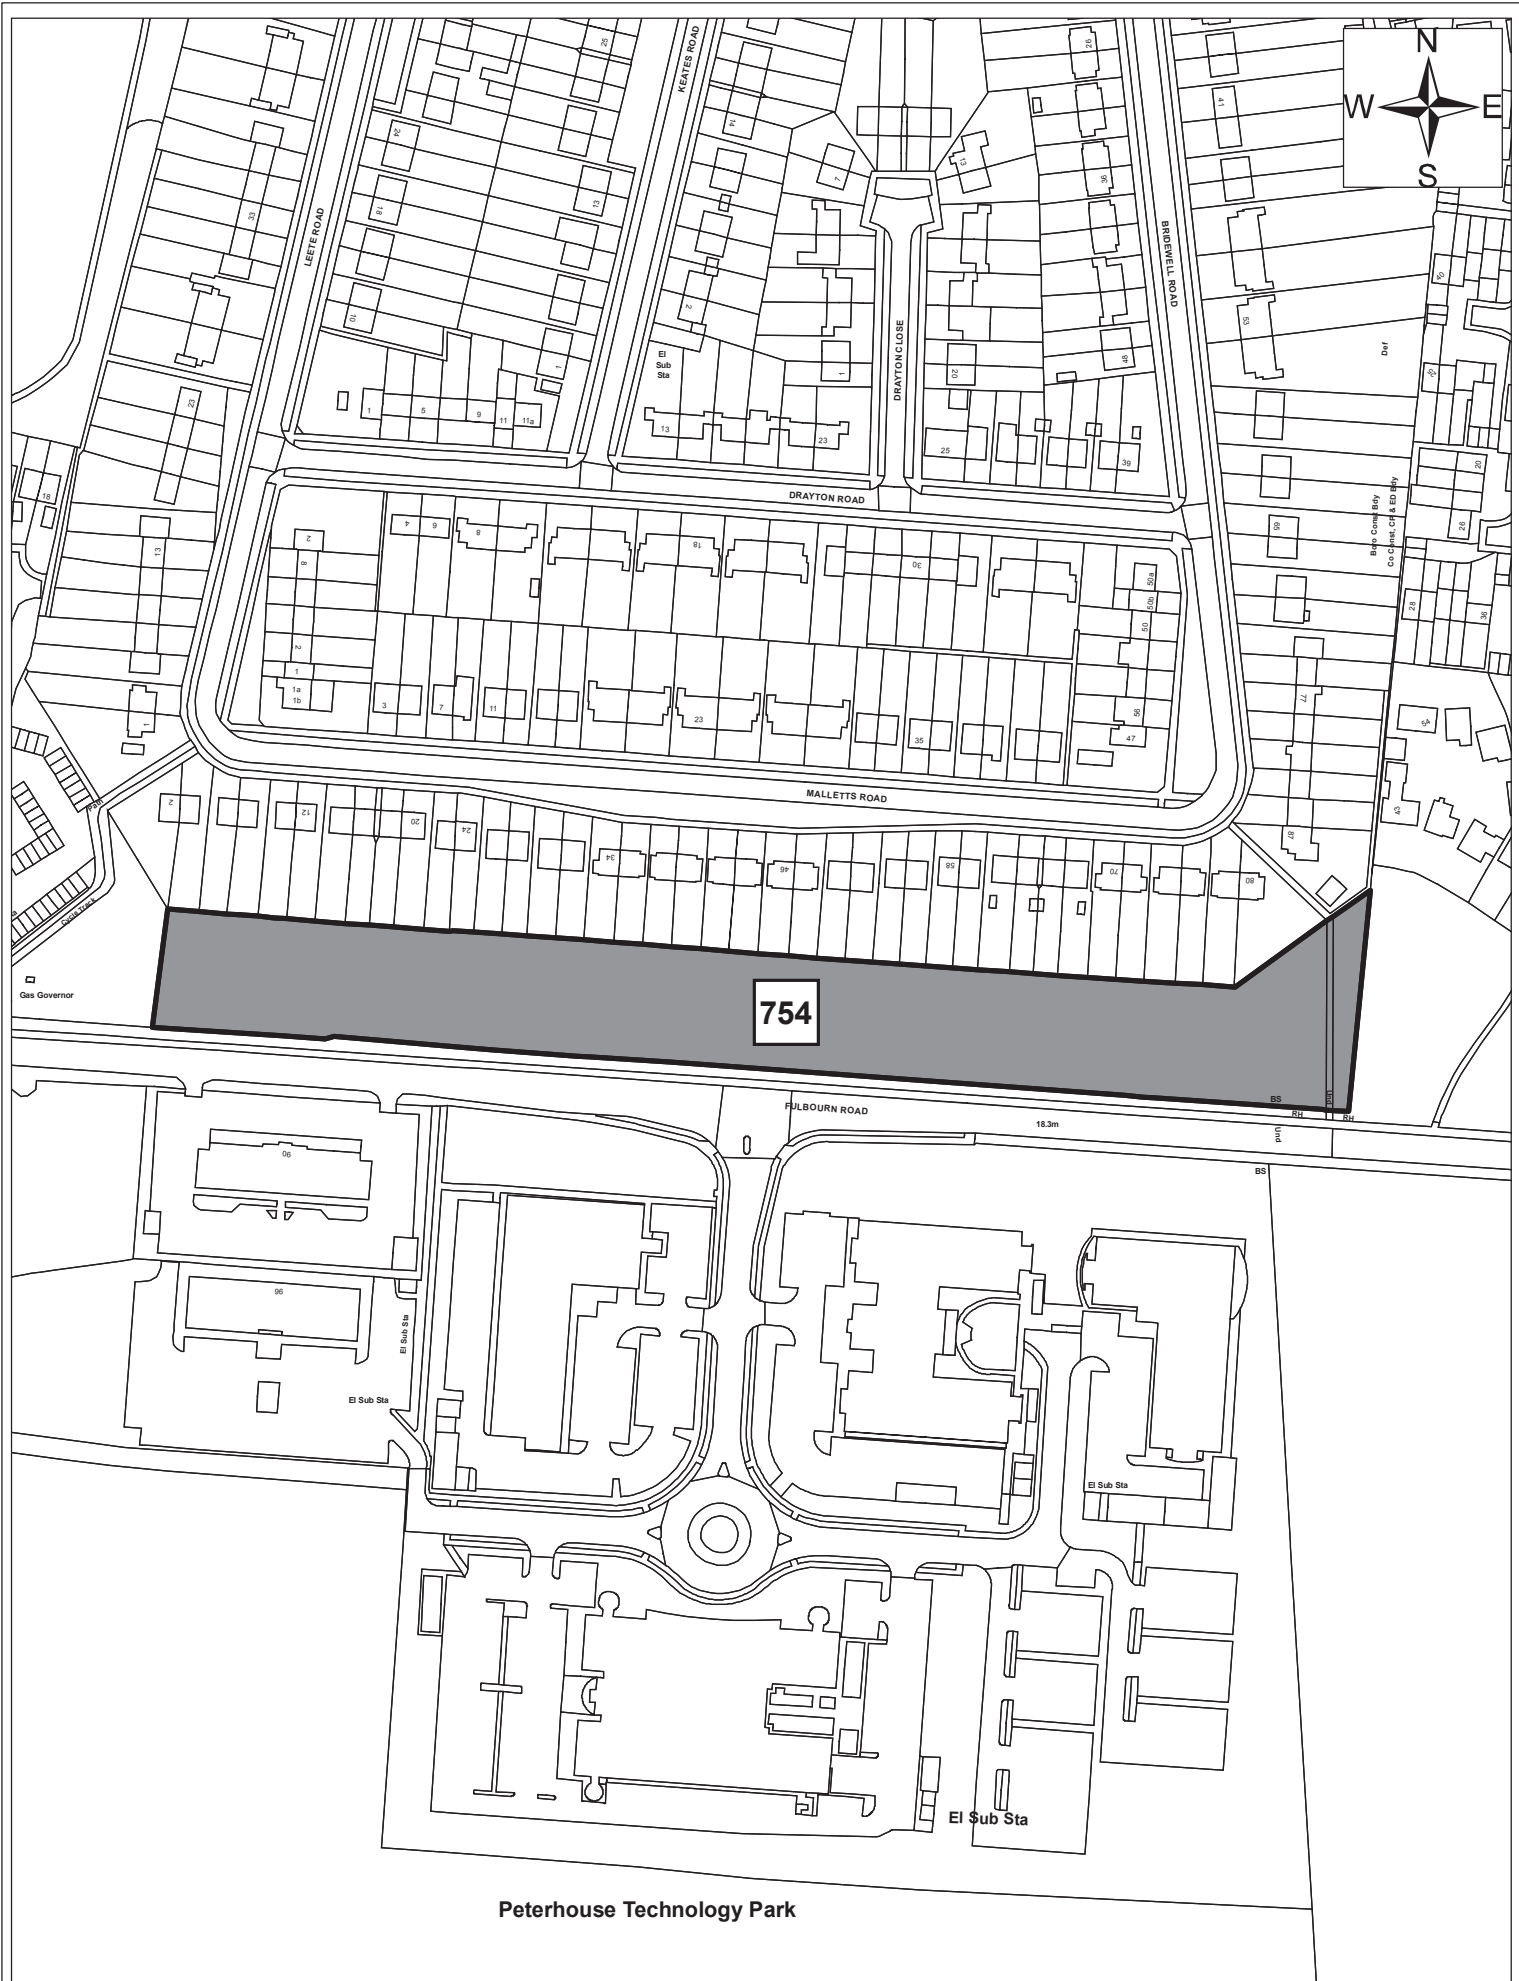

Peterhouse Technology Park

Site 754

© Crown copyright and database right 2011. Ordnance Survey Licence number 100019730.

Date:	1st September 2011
Produced by:	Matthew Merry
Section/Department:	Environment
Scale:	1:2,000