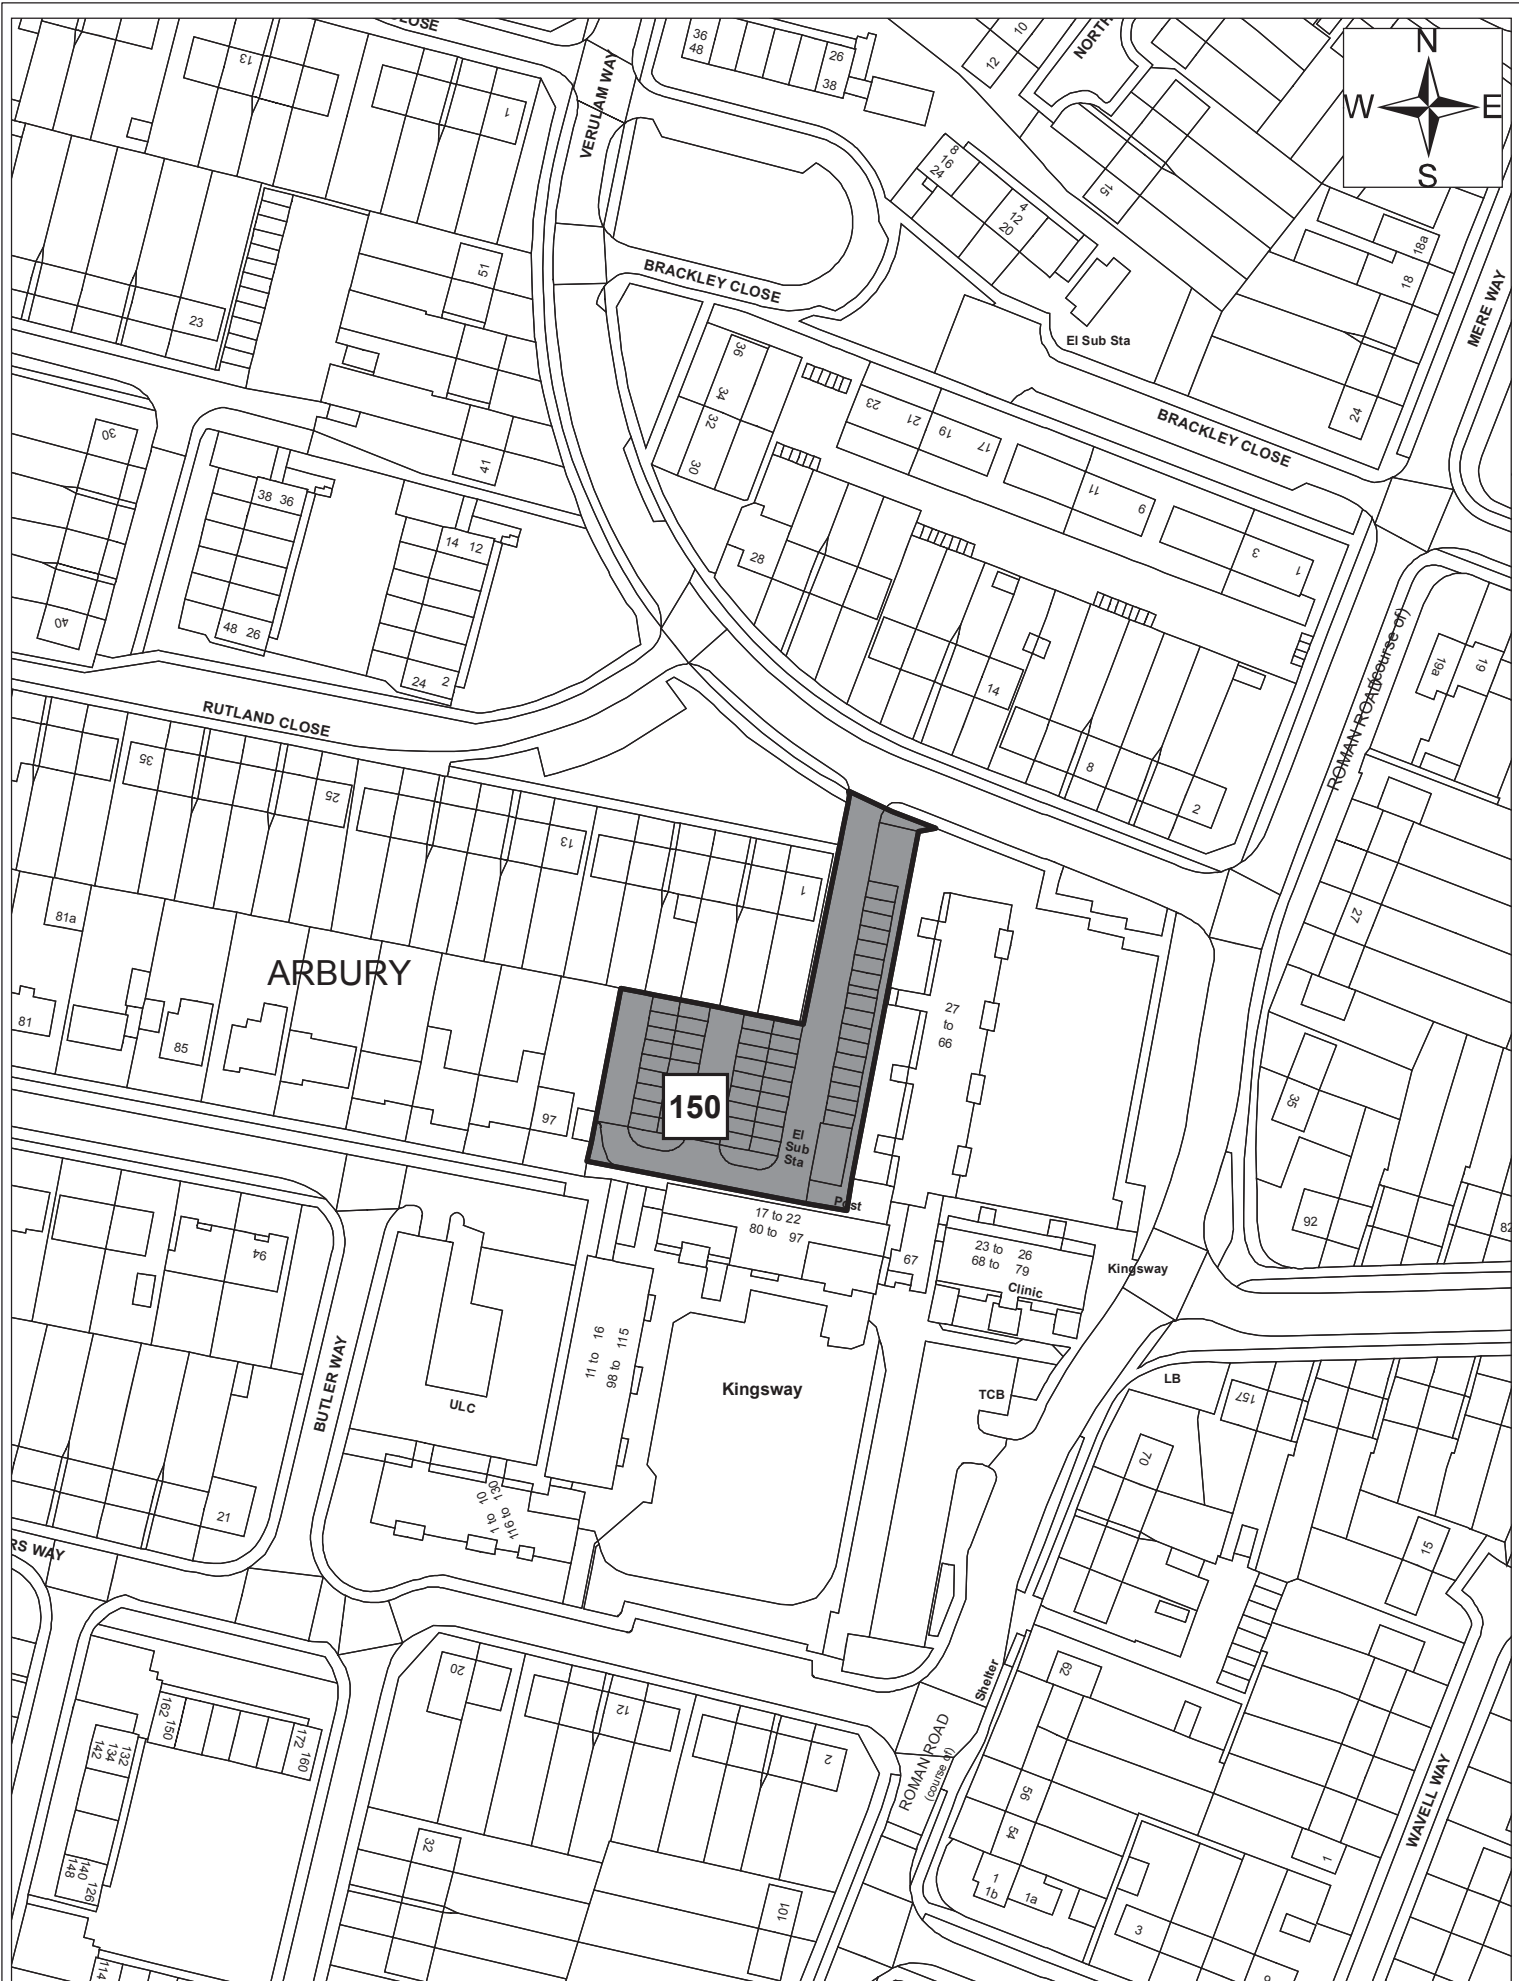

Site 150

© Crown copyright and database right 2011. Ordnance Survey Licence number 100019730.

Date:	1st September 2011
Produced by:	Matthew Merry
Section/Department:	Environment
Scale:	1:1,250