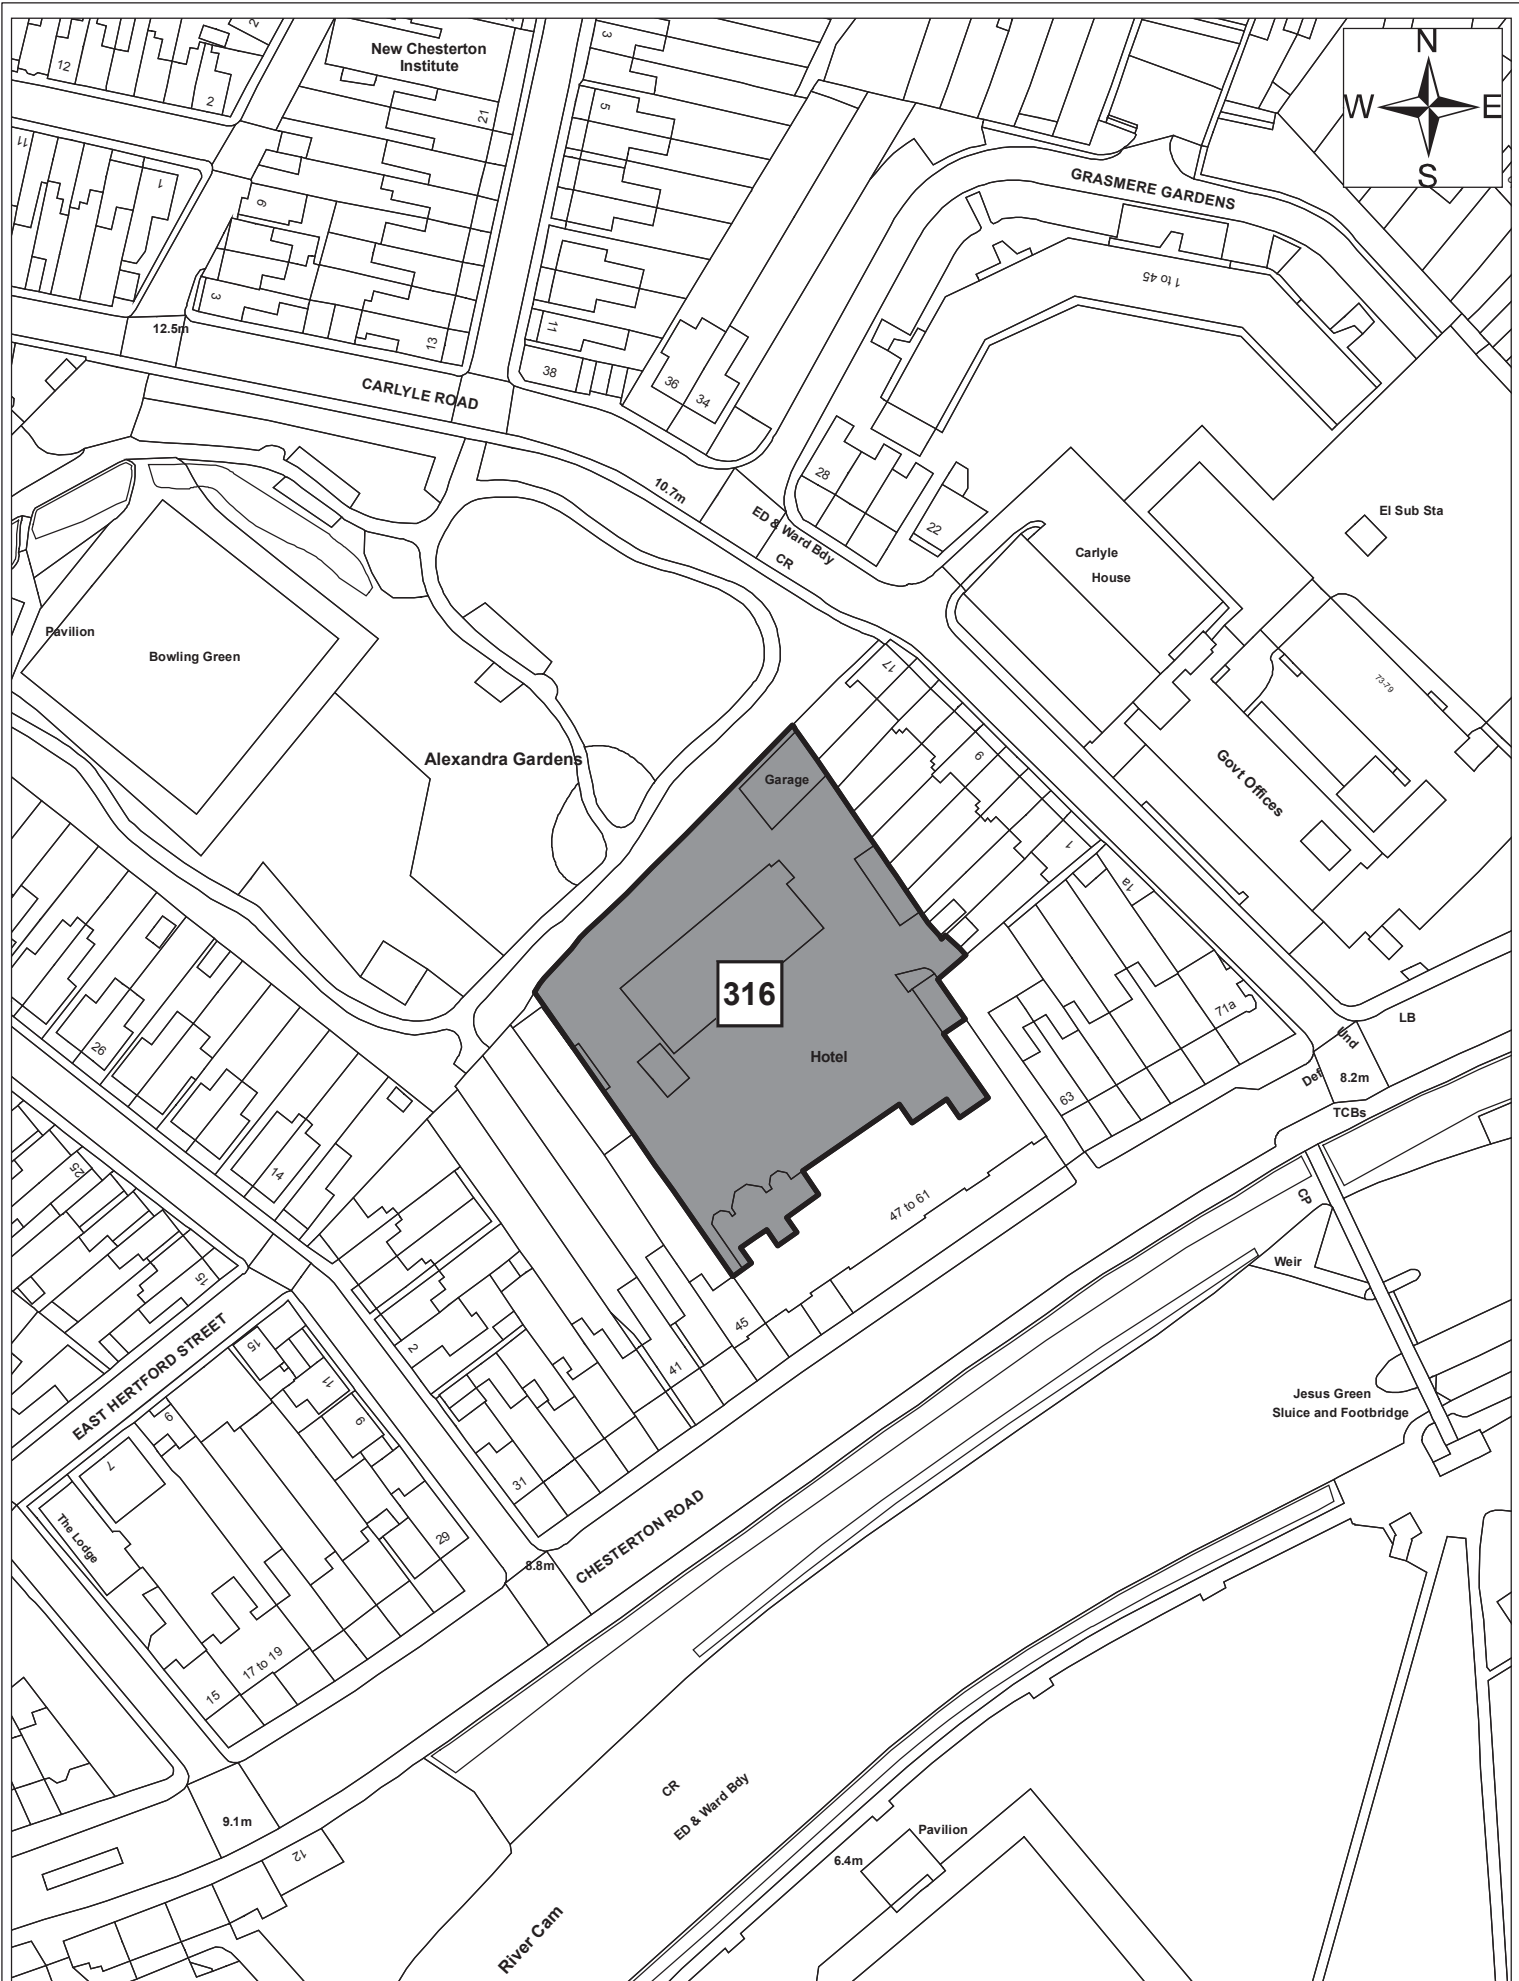

Site 316

Date:	1st September 2011
Produced by:	Matthew Merry
Section/Department:	Environment
Scale:	1:1,250