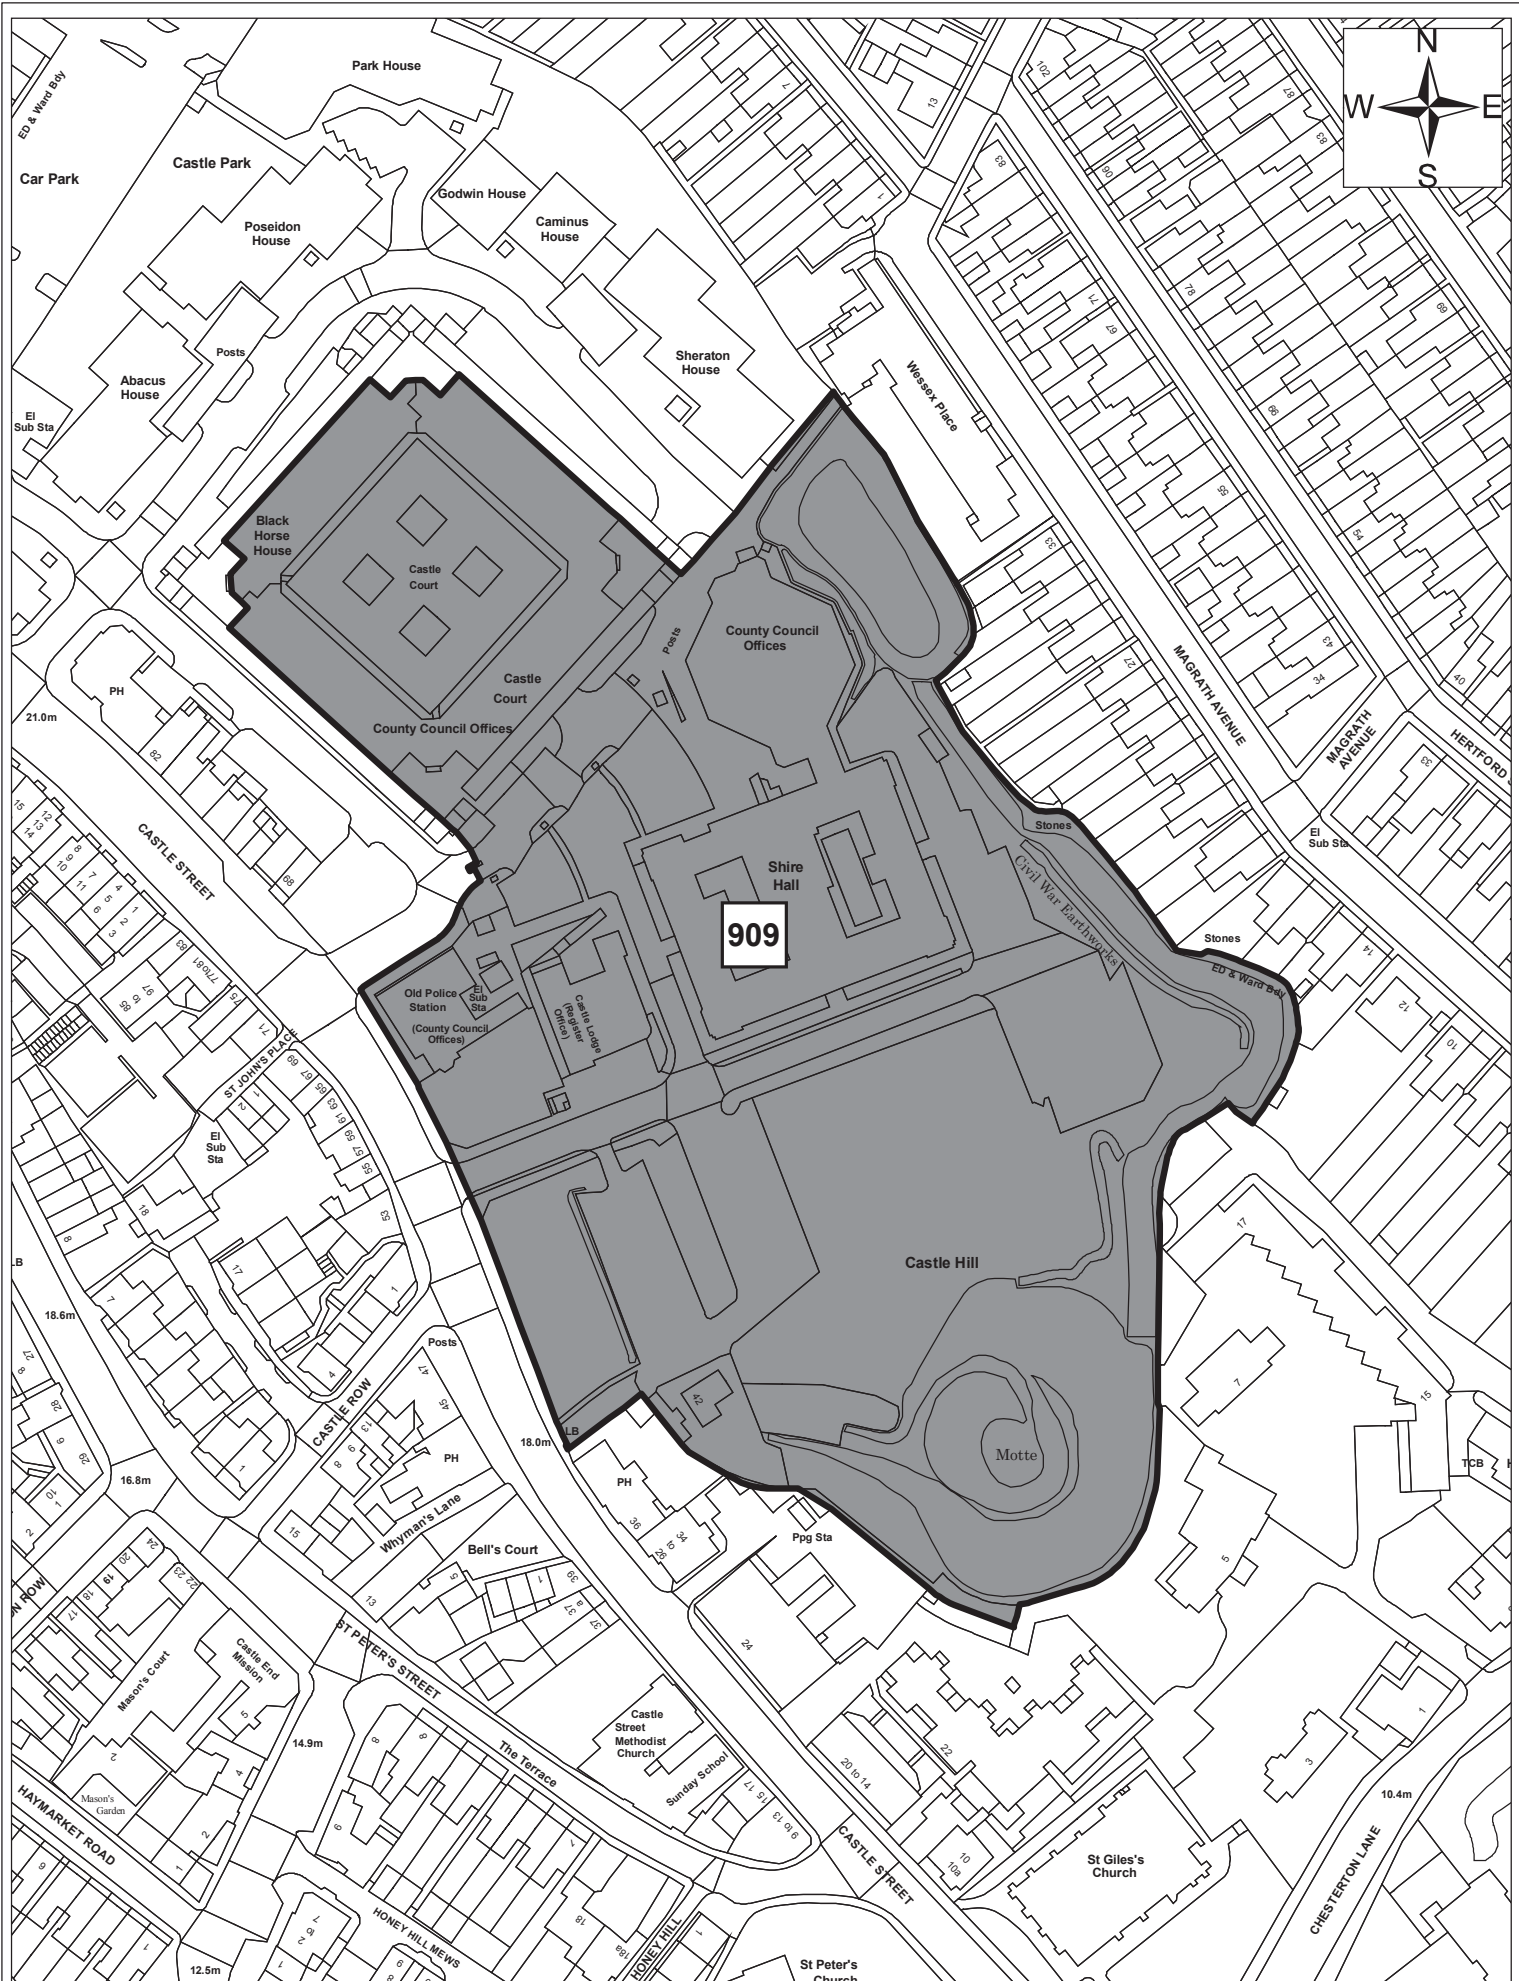

Site 909

© Crown copyright and database right 2011. Ordnance Survey Licence number 100019730.

Date:	25th November 2011
Produced by:	Matthew Merry
Section/Department:	Environment
Scale:	1:1,500