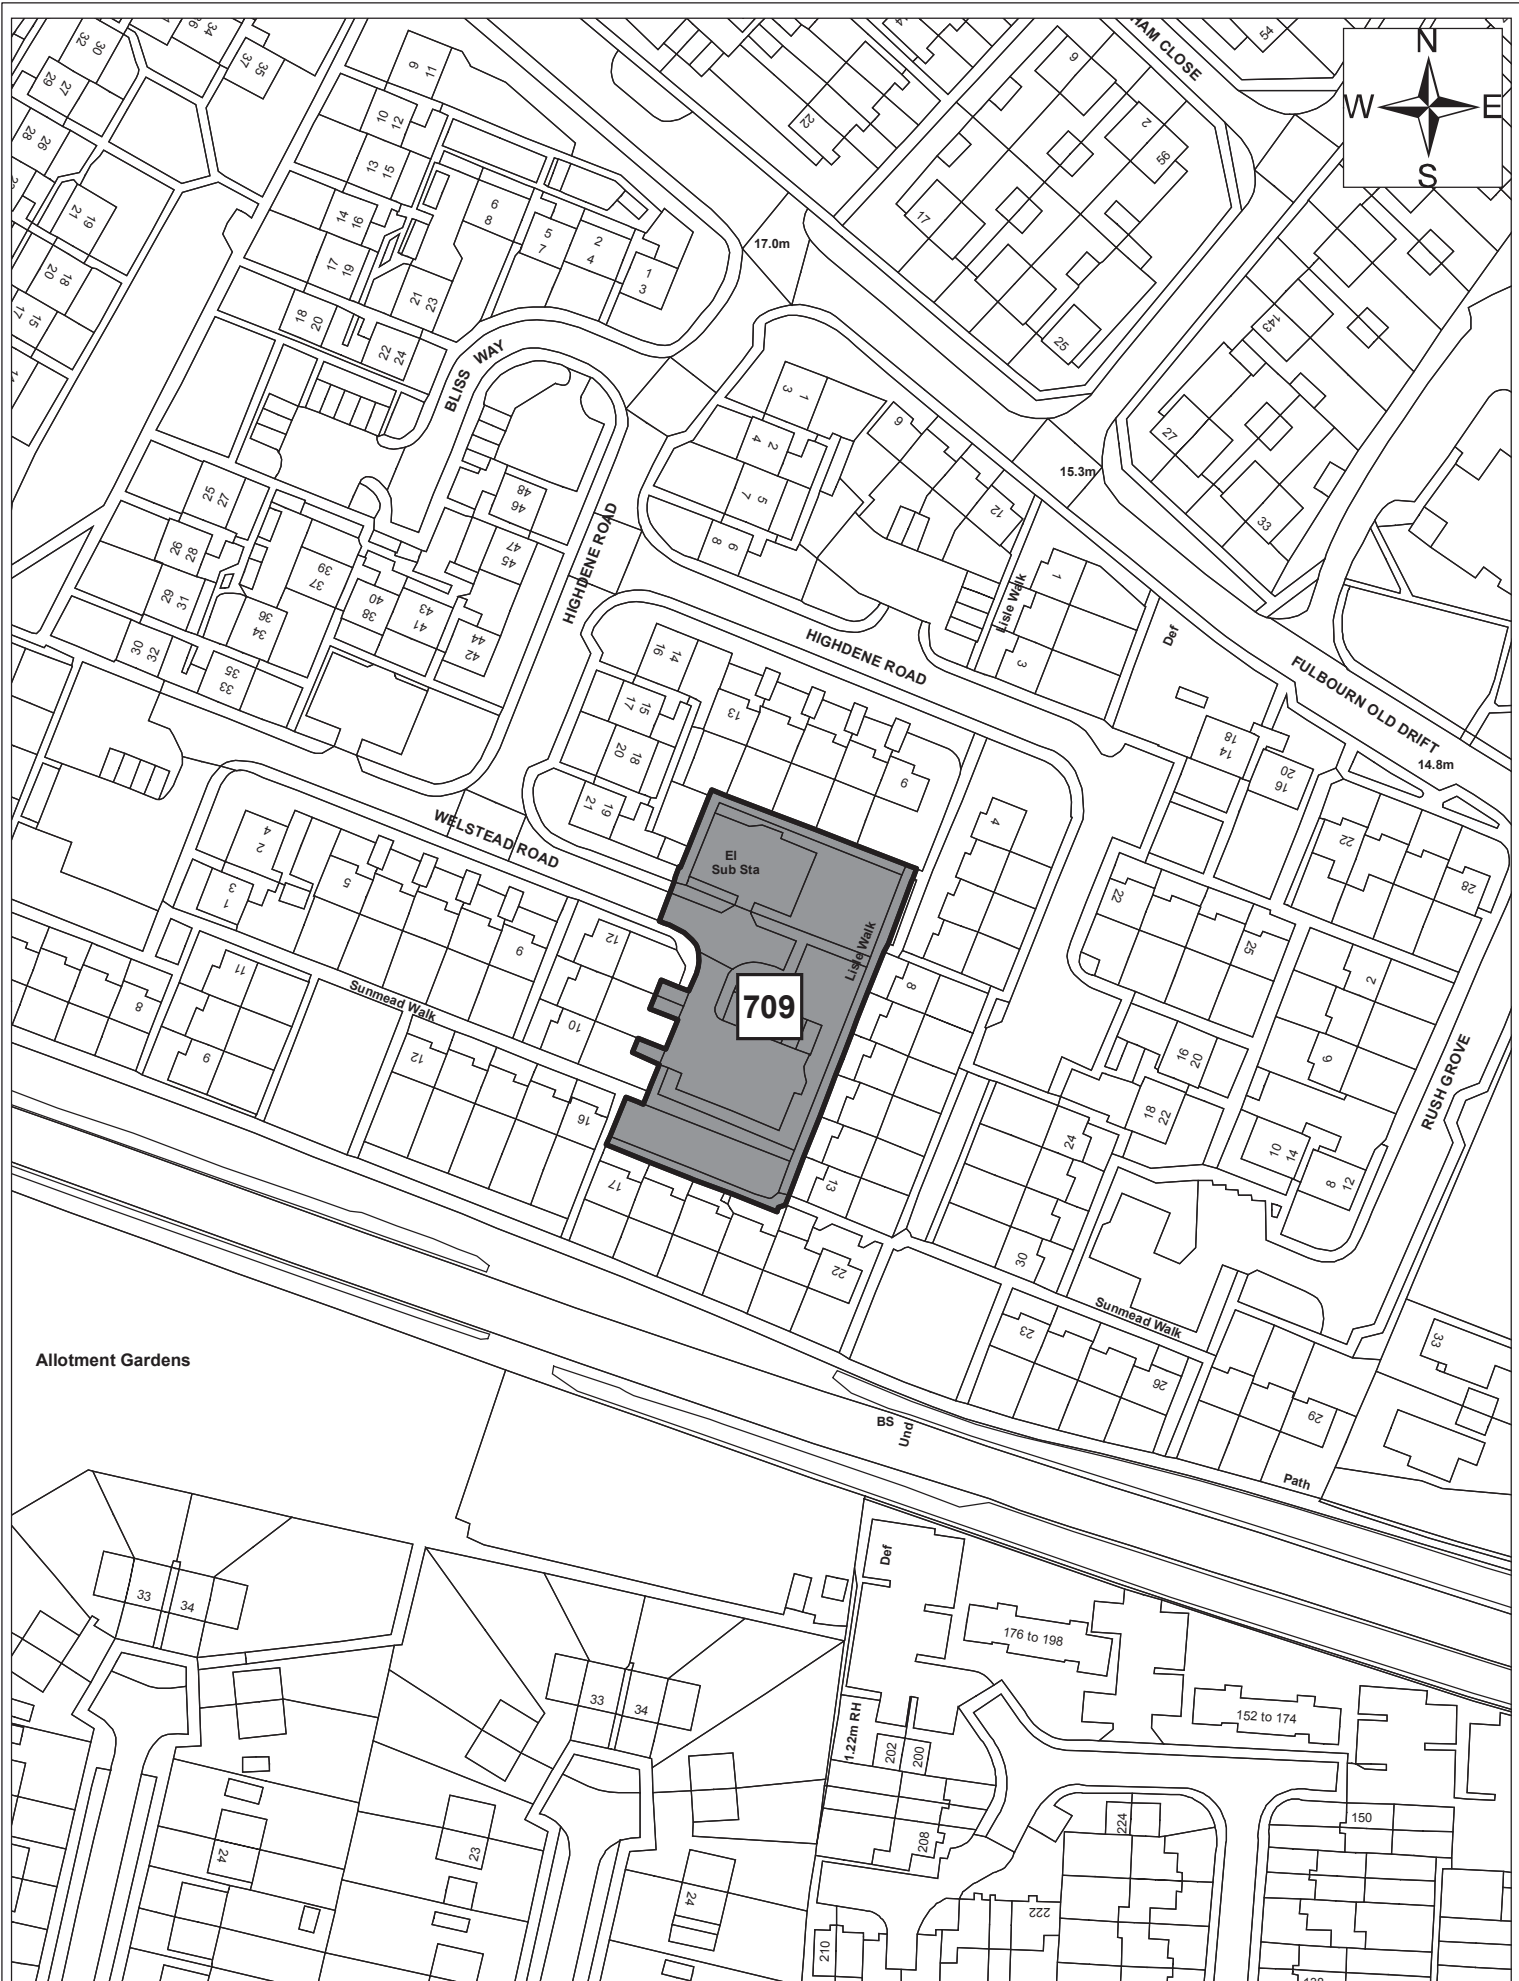

Site 709

© Crown copyright and database right 2011. Ordnance Survey Licence number 100019730.

Date:	1st September 2011
Produced by:	Matthew Merry
Section/Department:	Environment
Scale:	1:1,250