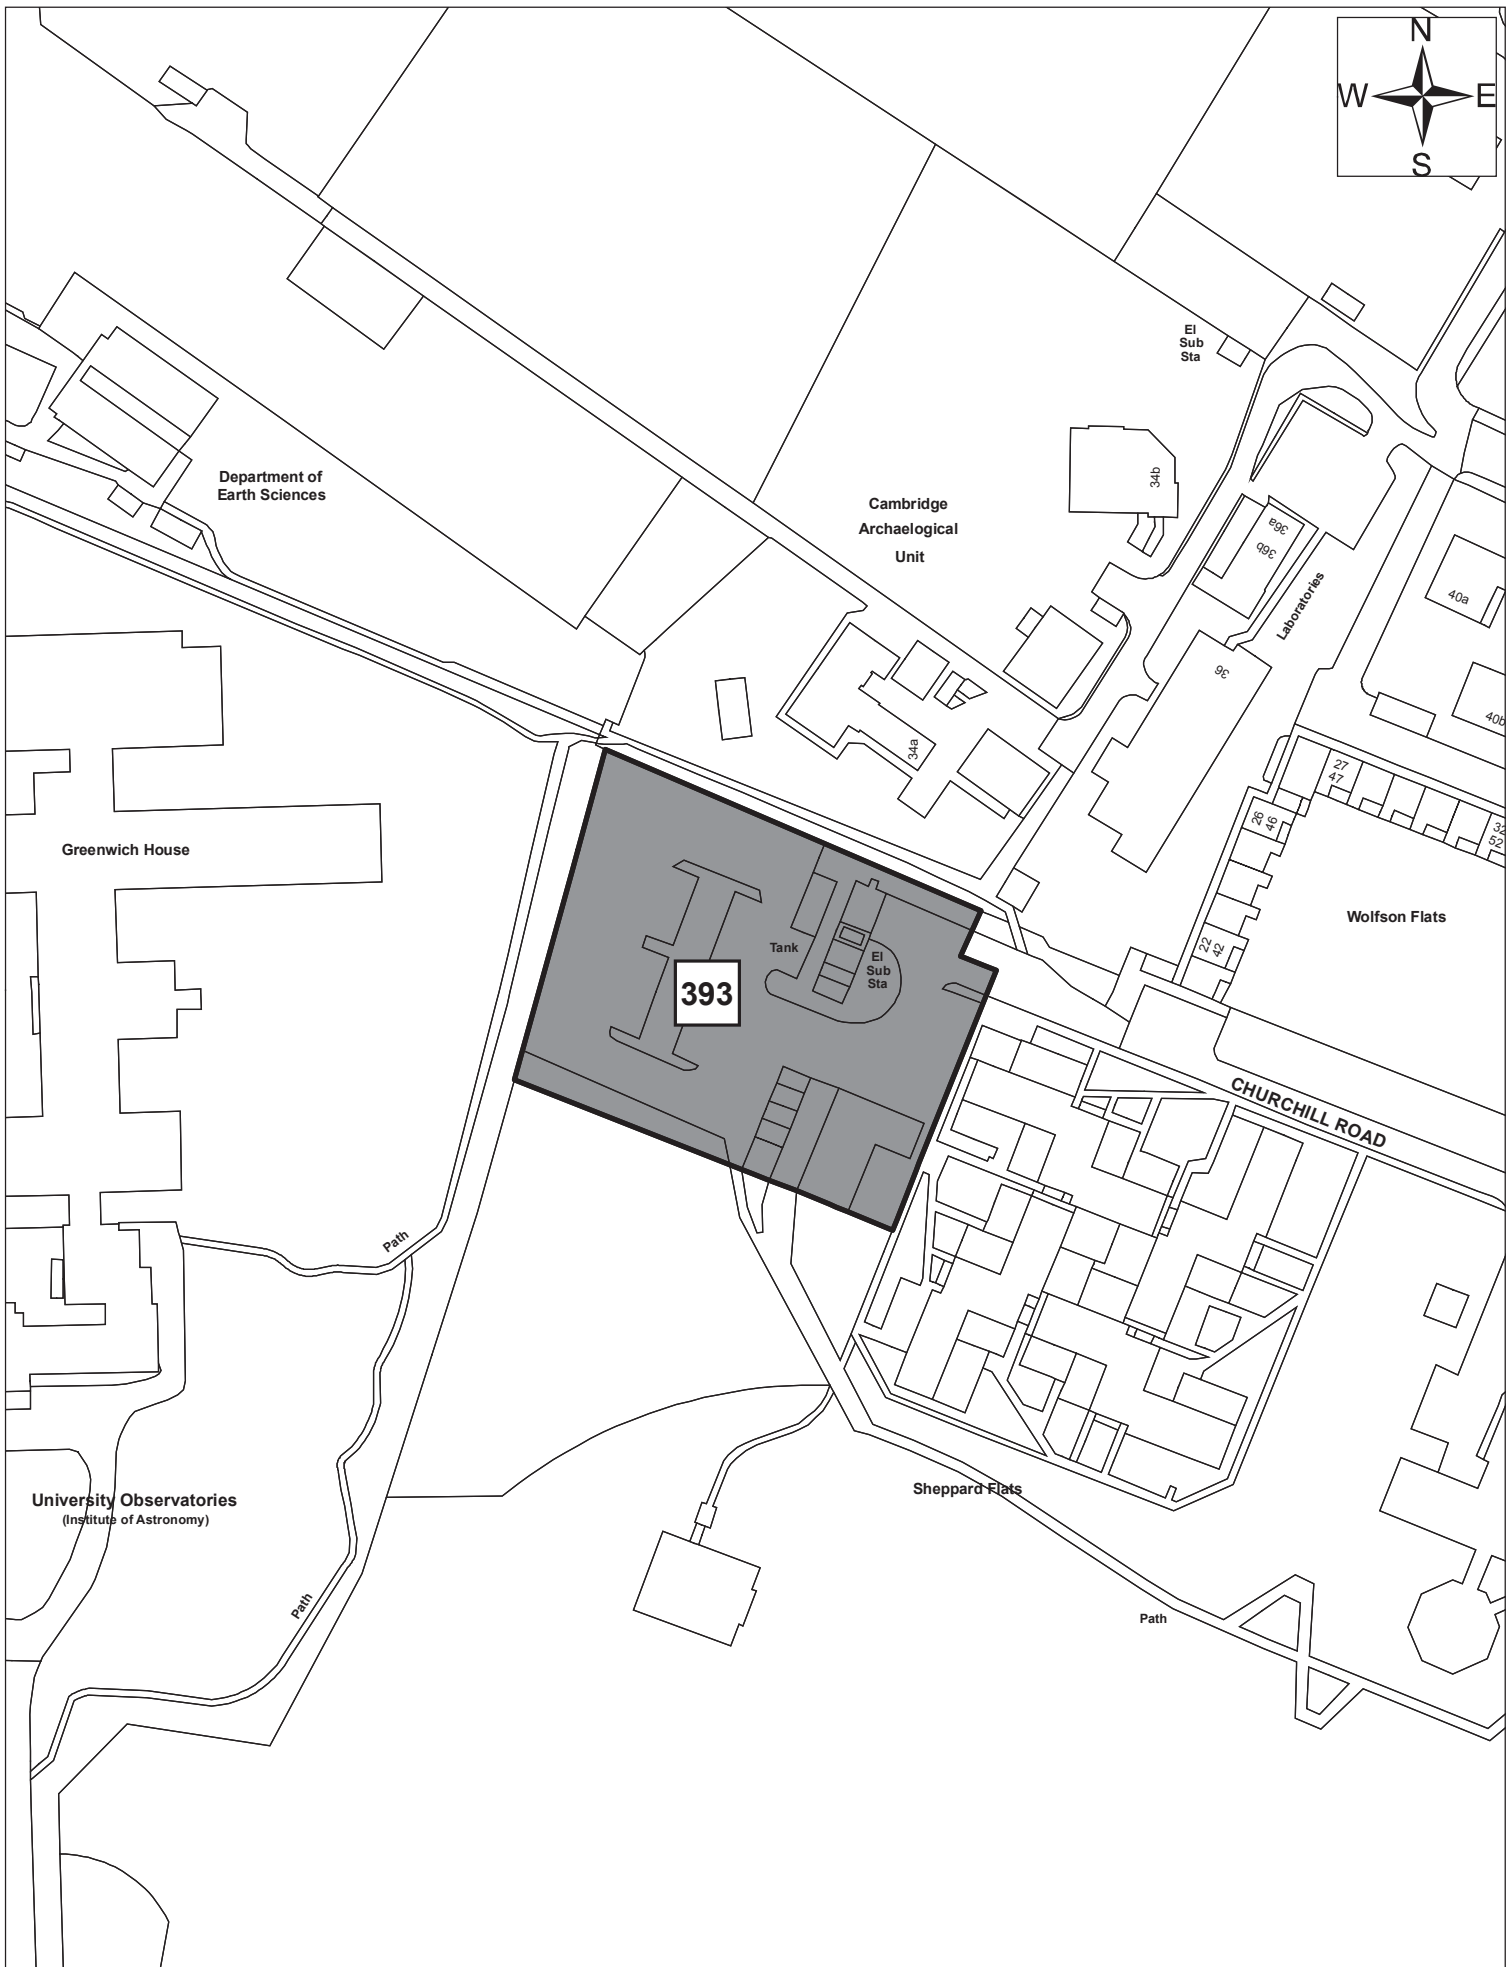

Site 393

Date:	1st September 2011
Produced by:	Matthew Merry
Section/Department:	Environment
Scale:	1:1,250