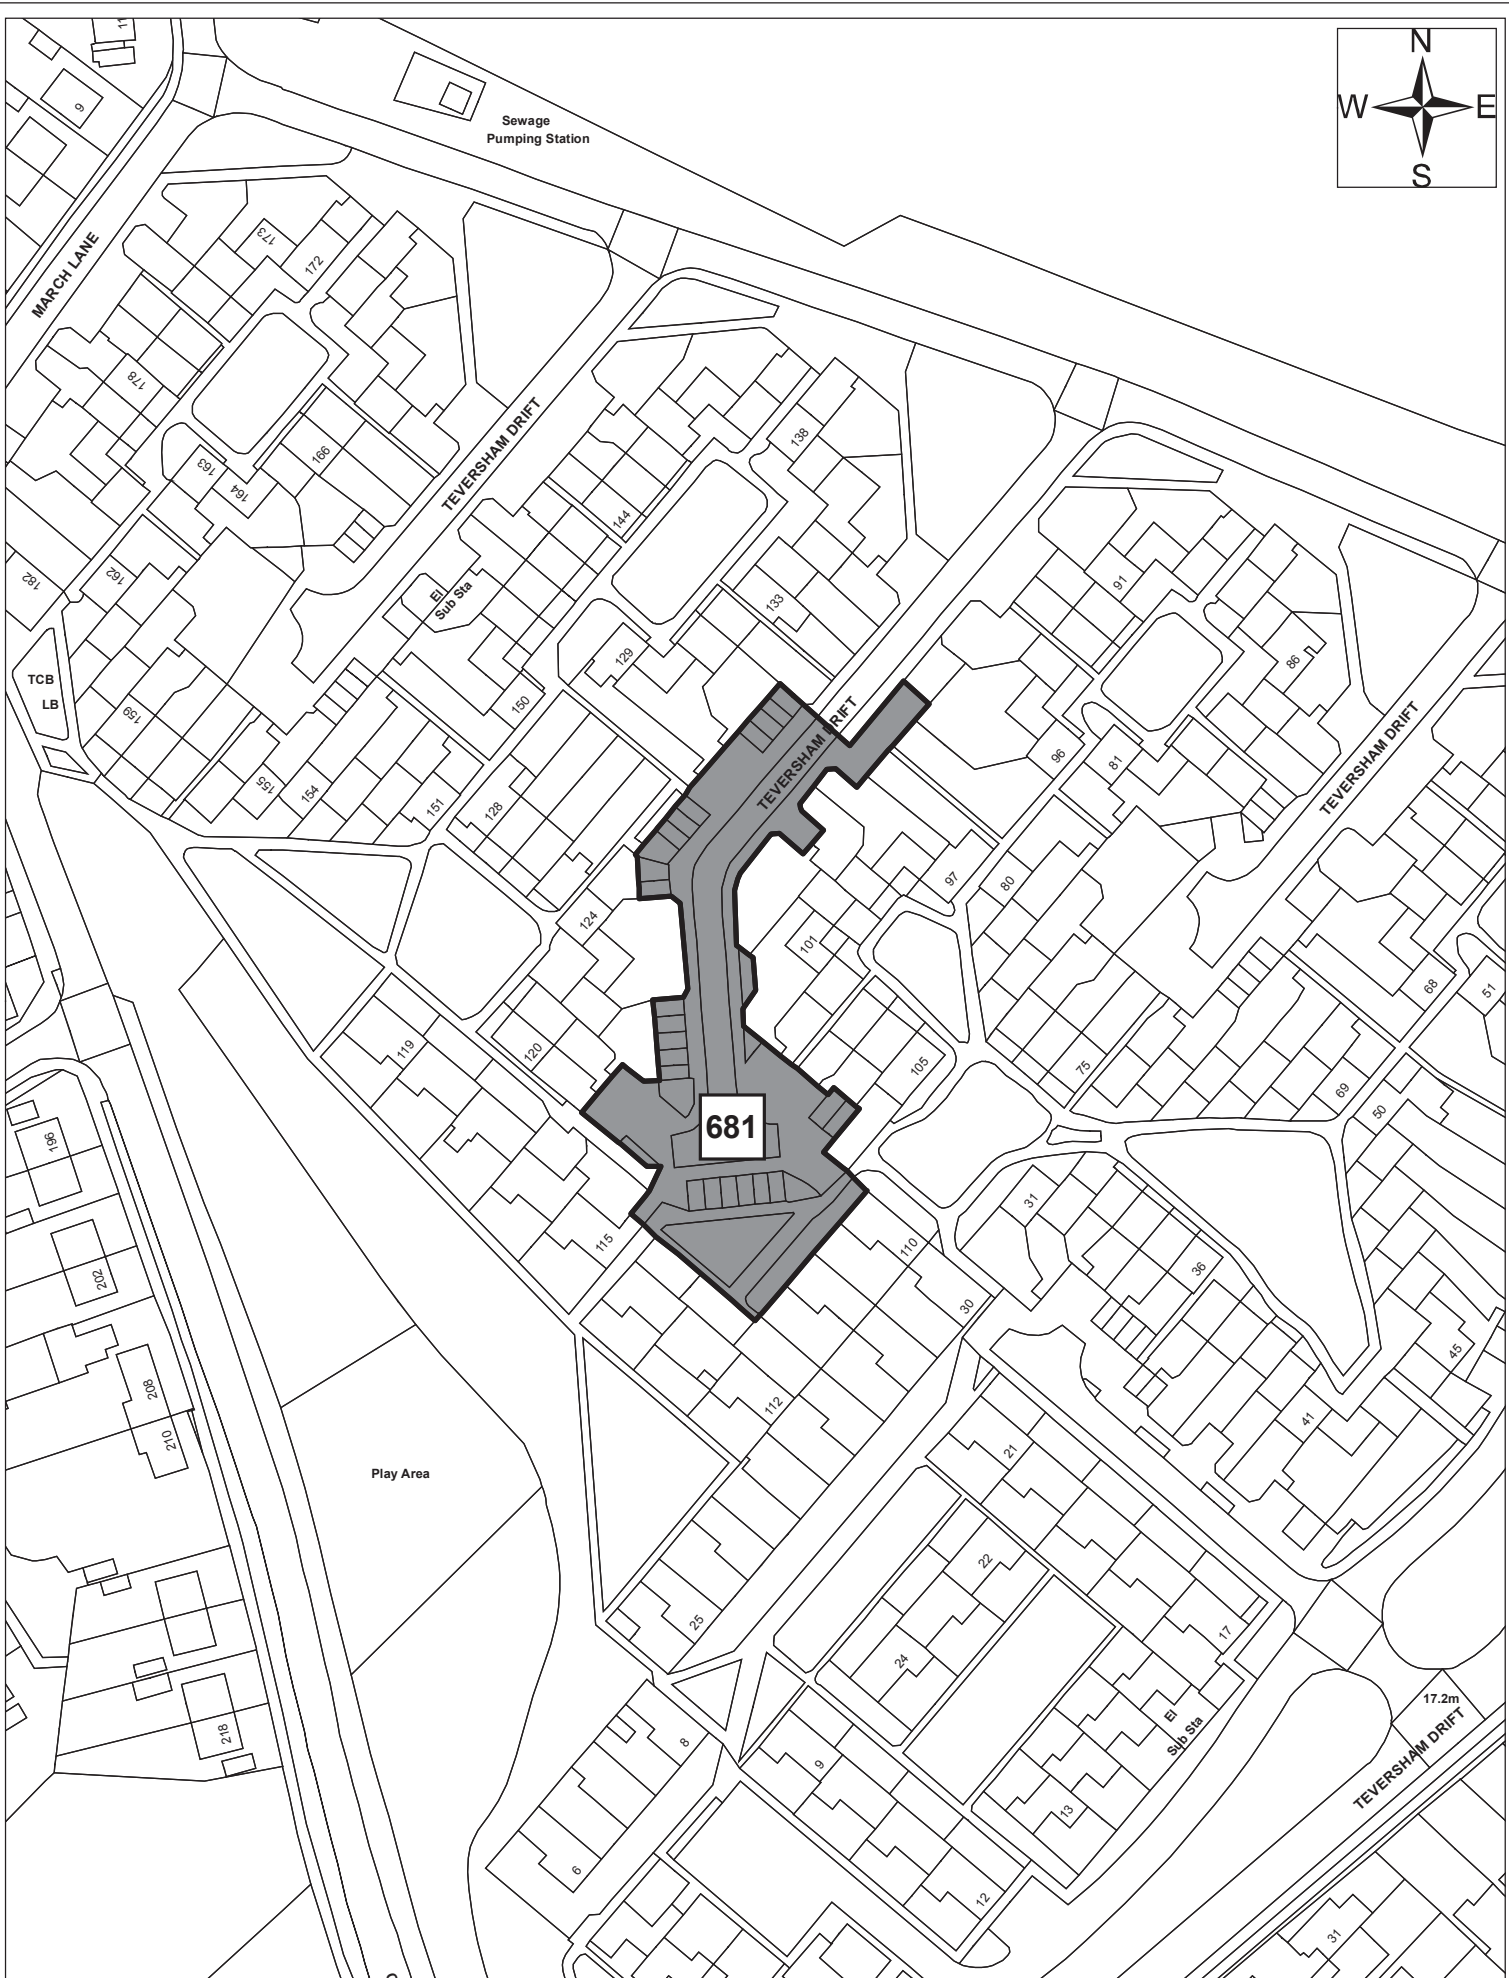

676

Site 676

© Crown copyright and database right 2011. Ordnance Survey Licence number 100019730.

Date:	1st September 2011
Produced by:	Matthew Merry
Section/Department:	Environment
Scale:	1:2,250

Site 681