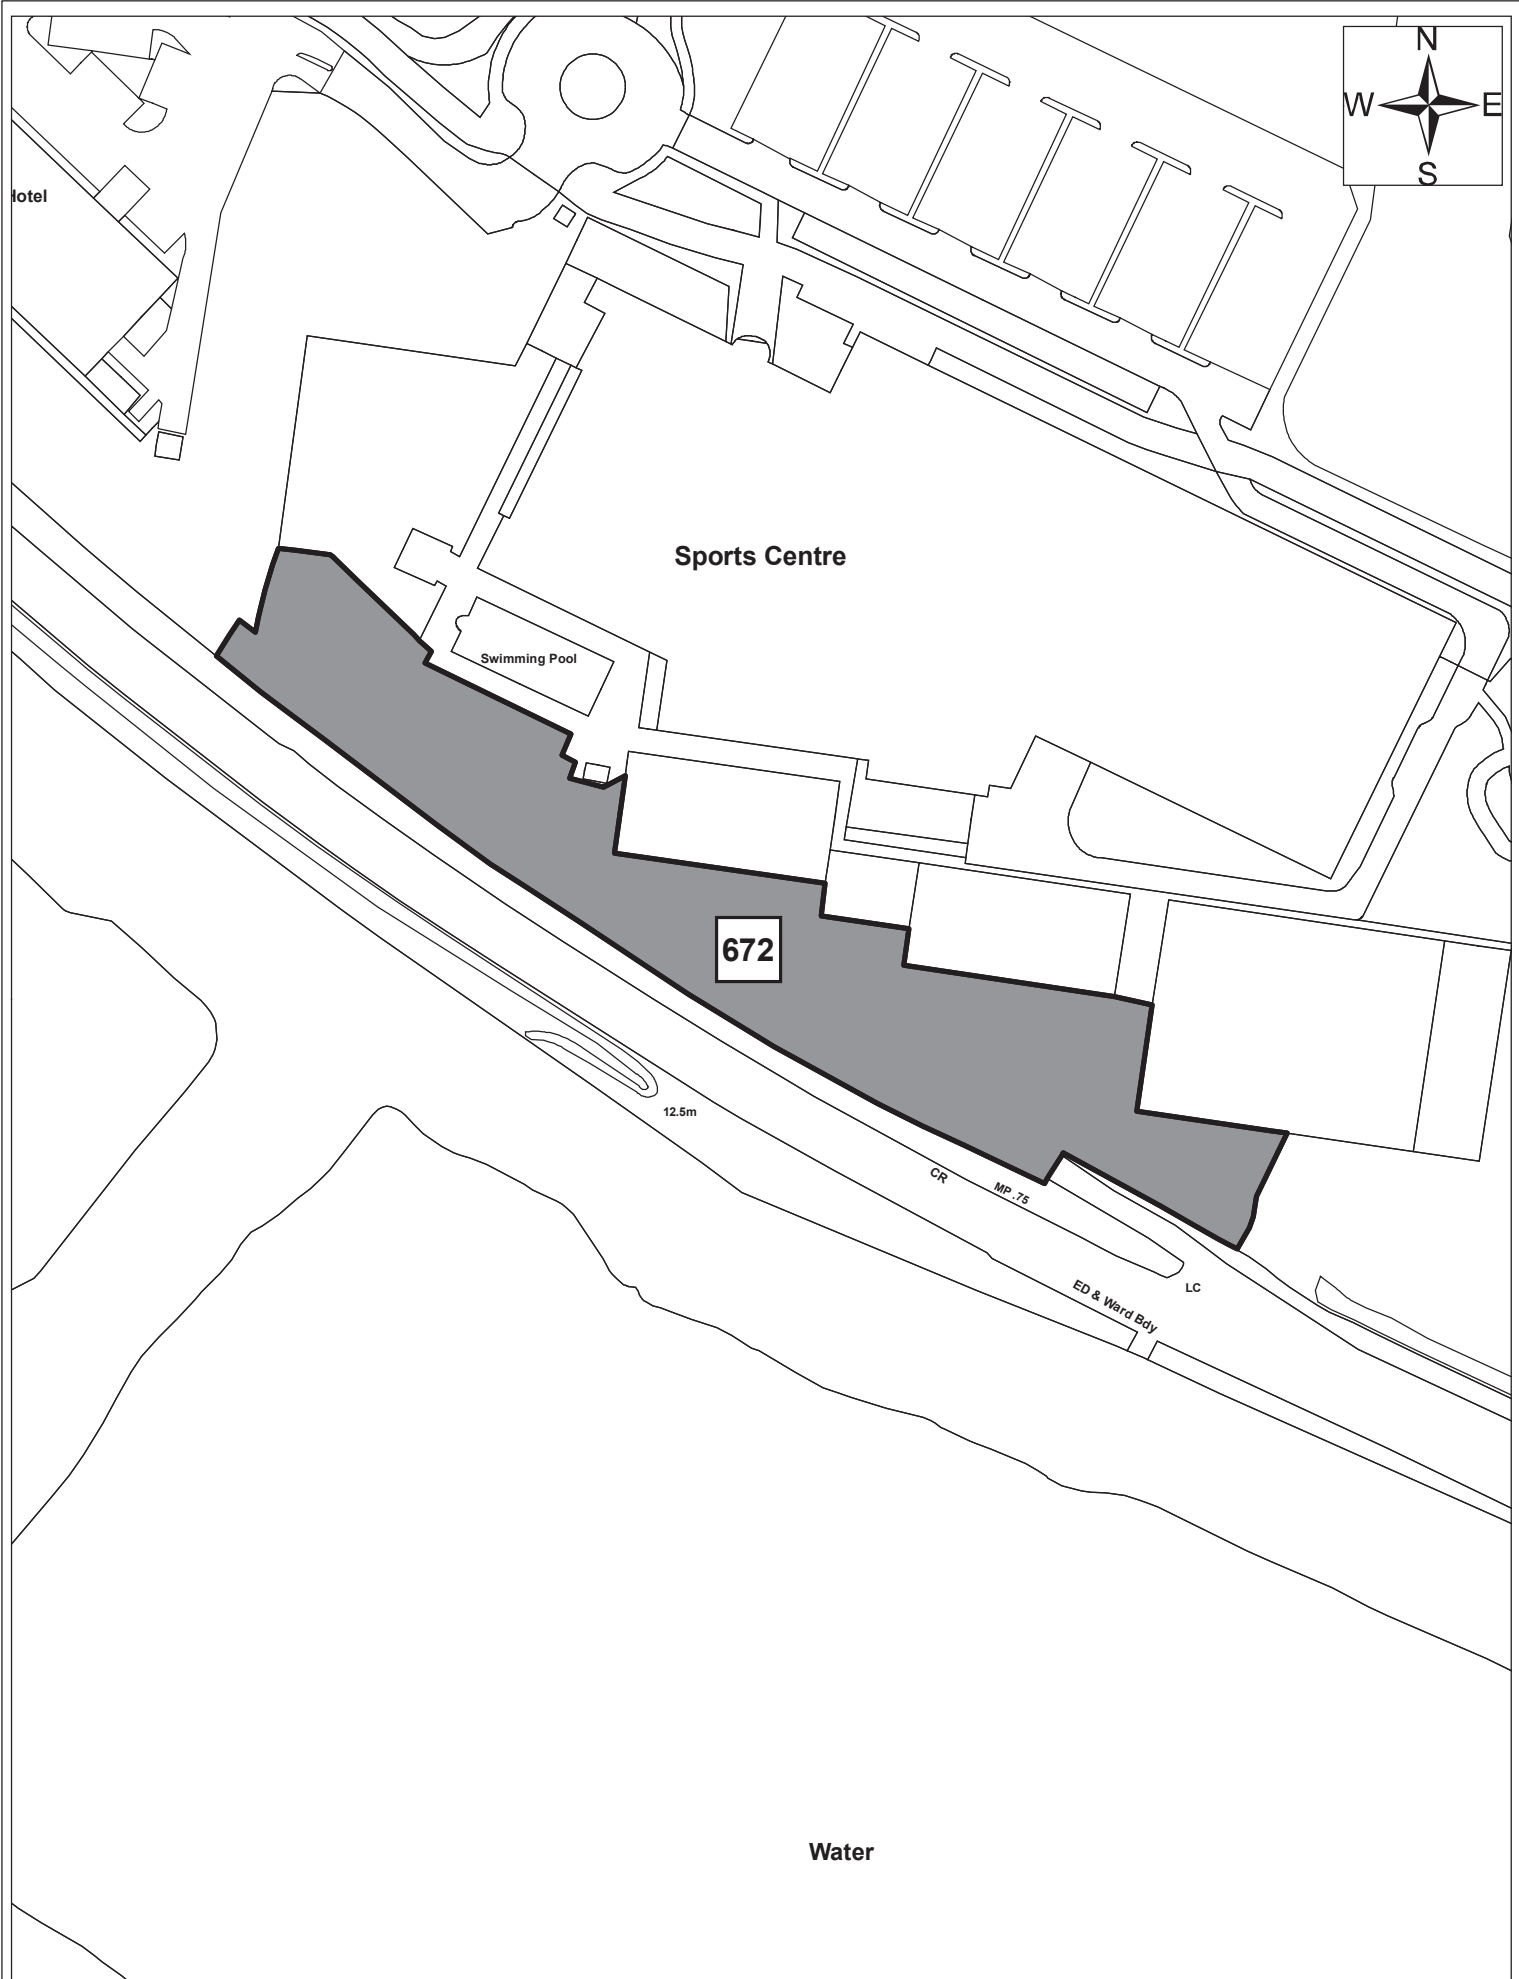

Site 672

Date:	1st September 2011
Produced by:	Matthew Merry
Section/Department:	Environment
Scale:	1:1,250