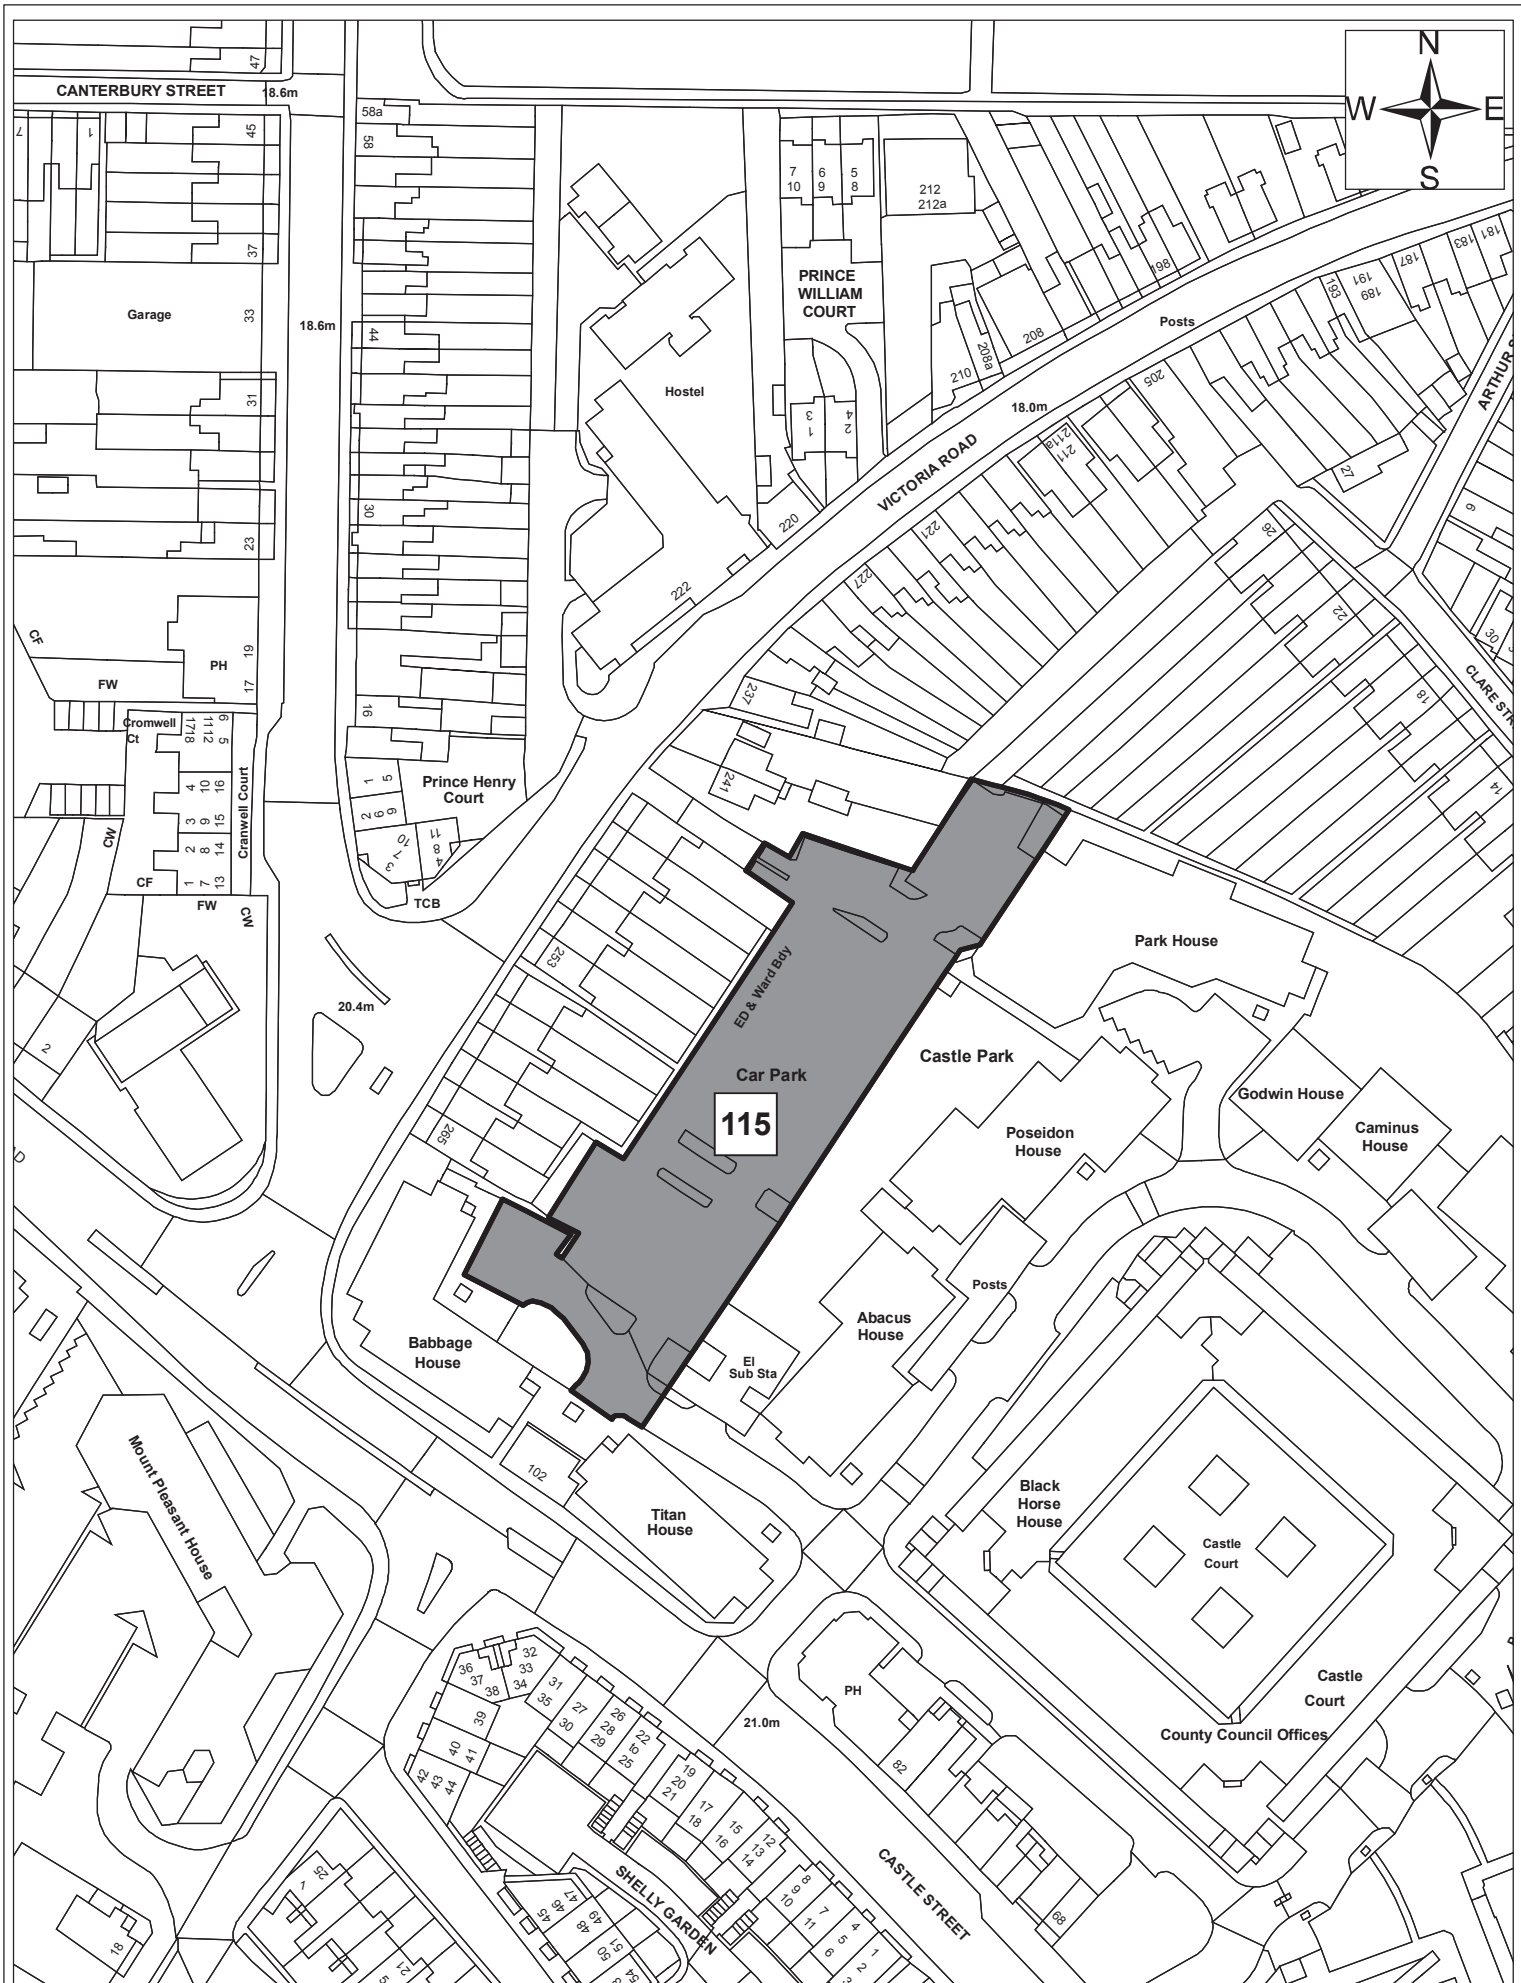

Site 316

Date:	1st September 2011
Produced by:	Matthew Merry
Section/Department:	Environment
Scale:	1:1,250

Site 868

© Crown copyright and database right 2011. Ordnance Survey Licence number 100019730.

Date:	1st September 2011
Produced by:	Matthew Merry
Section/Department:	Environment
Scale:	1:1,250