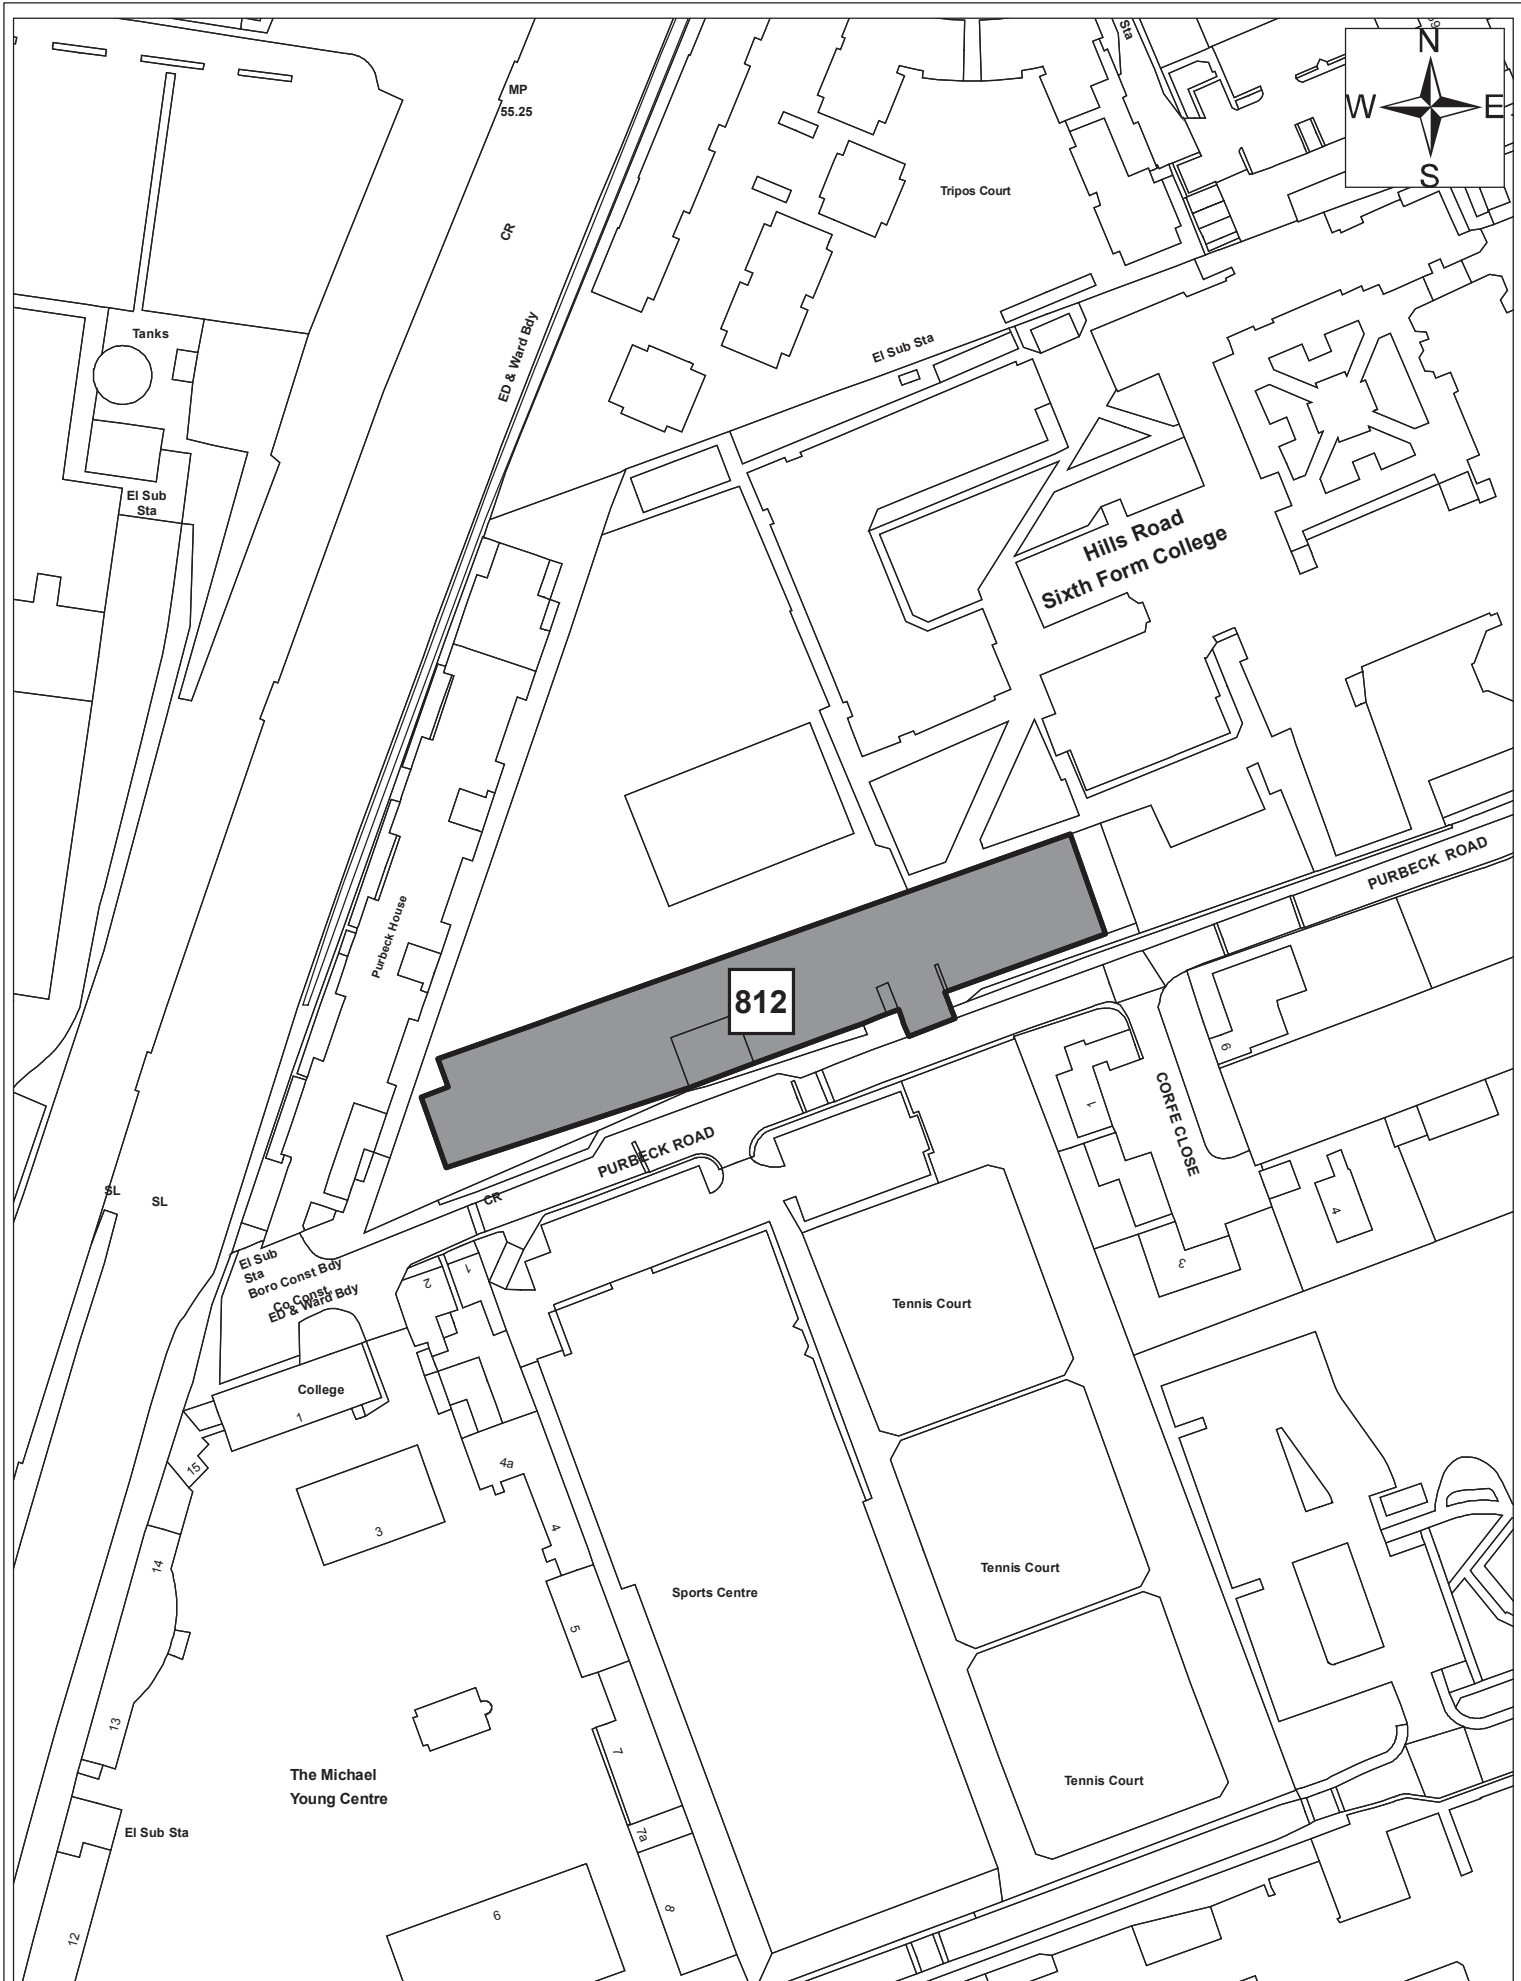

Site 812

Date:	1st September 2011
Produced by:	Matthew Merry
Section/Department:	Environment
Scale:	1:1,250