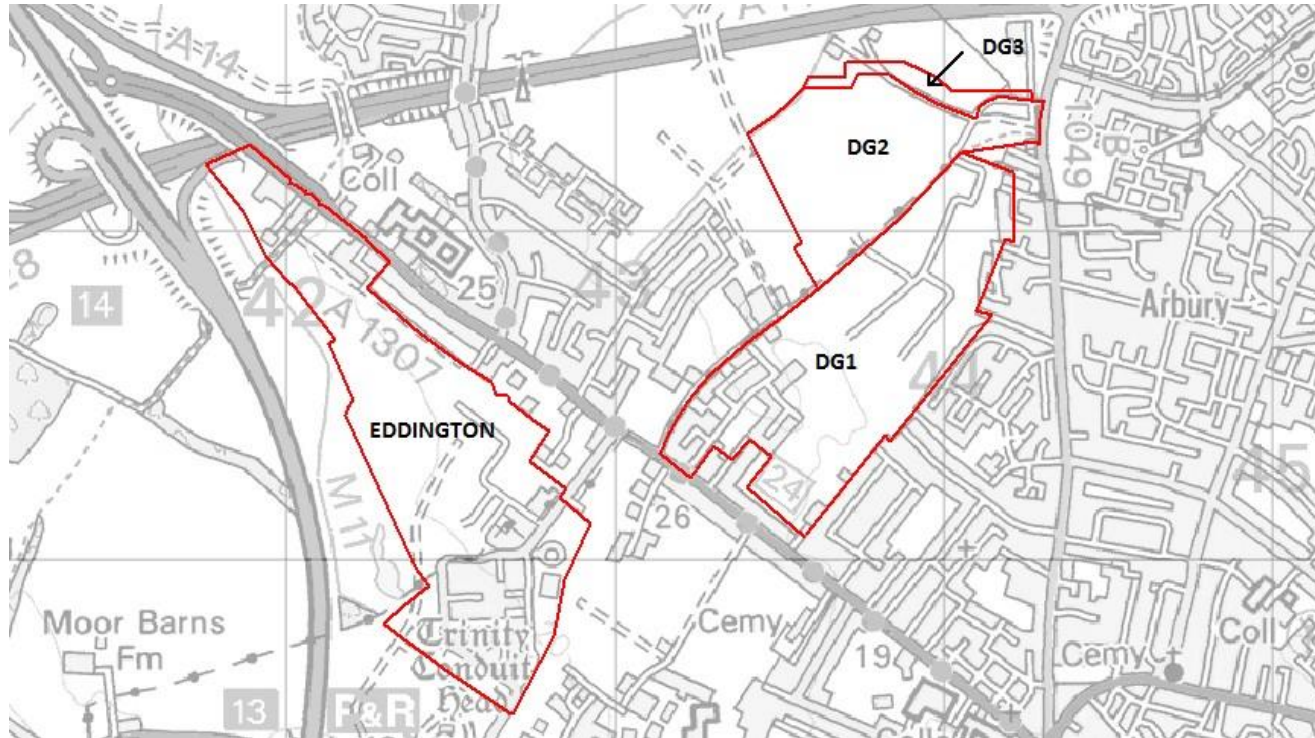

Cambridgeshire
County Council

Northwest Fringe Education Update

Alexander Brown, 0-19 Place Planning & Sufficiency
Officer

10 November 2022

Development Locations

Background

Signed Section 106 agreements have granted the County Council:

- Land on which to build a primary school to serve DG1
- Land on which to build a secondary school to serve DG1, 2, 3 and Eddington.
- Capital towards the construction of both schools

Darwin Green Primary Academy

- 2 forms of Entry (420 Place), on DG1
- 52 Early Years places
- Presumption process launched July 2022; closed October 2022
- Recommendations to CYP Committee March 2023
- Construction from Spring 2023
- Opening September 2025